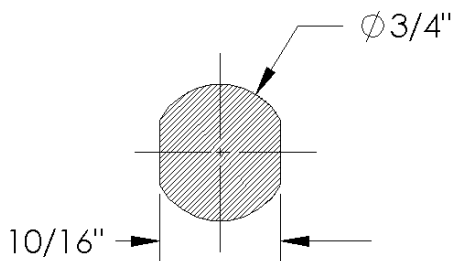

SW20-3118MC SWITCH LOCK

**RECOMMENDED
MOUNTING
HOLED**

- LEAD LENGTH 10"
- 1 KEY PULL AT 12:00 ONLY.
- MOMENTARY CONTACT AT 3:00
- SPRINGS BACK TO 12:00.
- 7 AMP-110VAC(RESISTIVE LOAD)