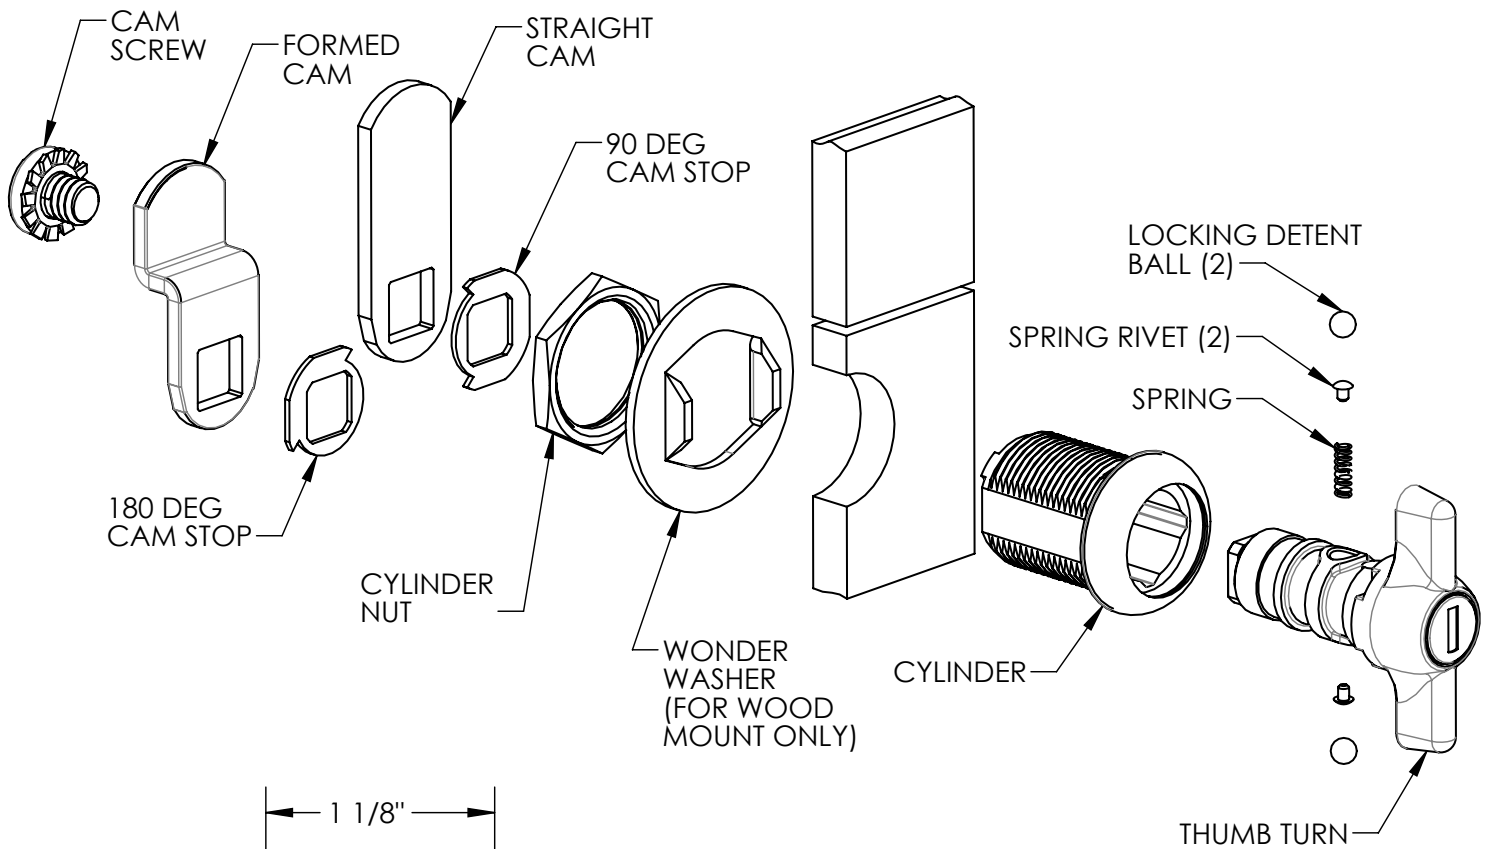

MFWLT078 LOCKING THUMB TURN CAM LOCK

RECOMMENDED MOUNTING HOLES