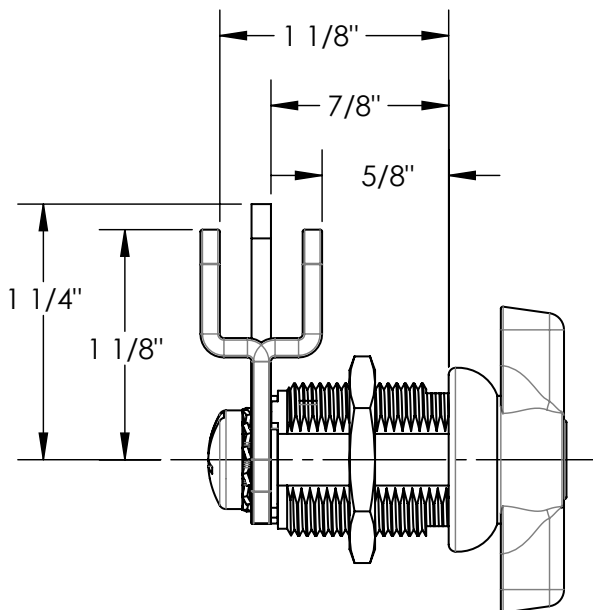

MFWLT078 LOCKING THUMB TURN CAM LOCK

RECOMMENDED MOUNTING HOLES