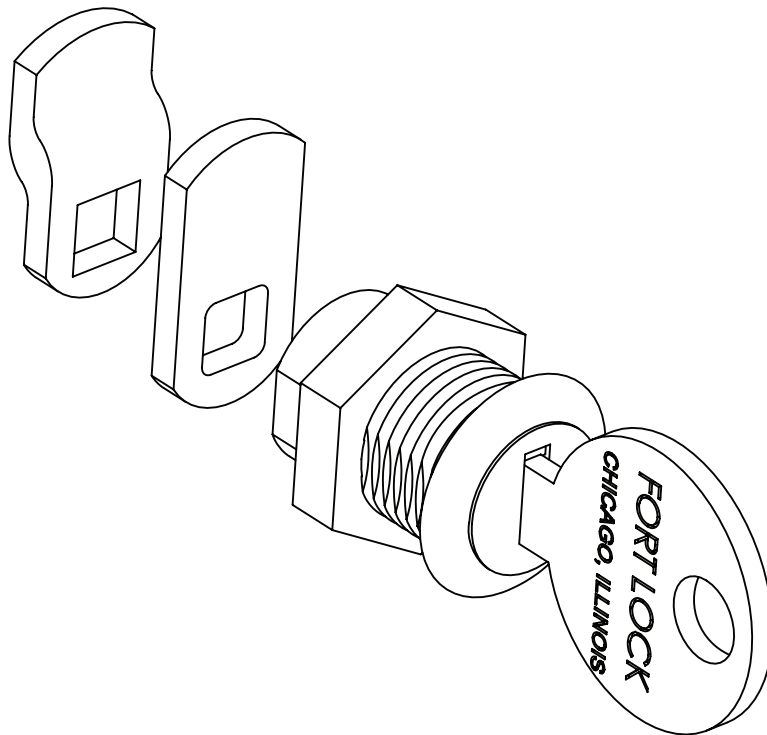

## 1T-058 MINIATURE "T" LOCK

- MINIATURE LOCK FOR GLASS AND PLASTIC DOORS.
- 11/16" STRAIGHT AND 1/16" OFFSET CAMS.
- 90 ° KEY ROTATION.
- KEY REMOVABLE AT 12:00 AND 3:00.