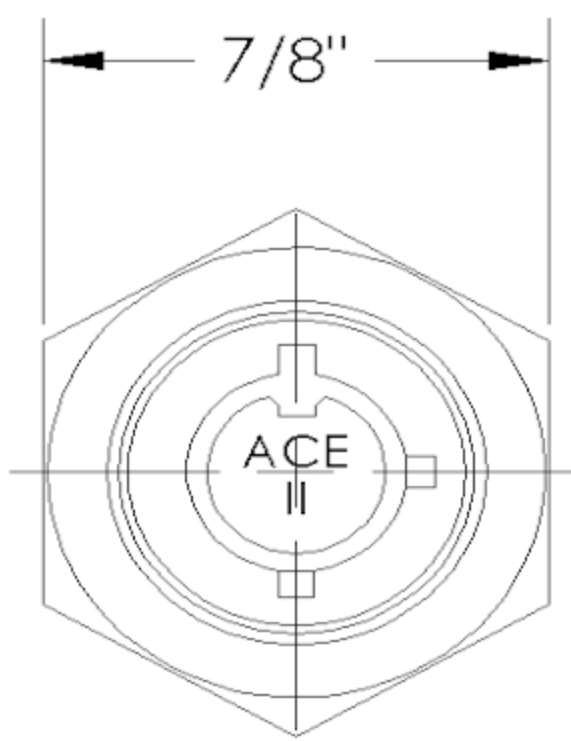

C4235 SWITCH LOCK

**RECOMMENDED
MTG HOLE**

LOCK NO.	KEYPULL	ROTATION
C4235-DC	2 POSITIONS	180° CW

- 7 AMP RESISTIVE/ 4 AMP INDUCTIVE @ 115 VAC OR 28 VDC.
- RELIABLE SNAP ACTION SWITCH PROVIDES MANY THOUSAND OF ELECTRICAL CONTACTS WITHOUT FAILURE.
- TERMINALS DESIGNED TO ACCEPT "AMP" .058 PIN RECEPTABLES.
- STANDARD FINISH-BRIGHT CHROME
- FURNISHED WITH 10 INCH, 20 GAGE STRANDED WIRE.
- TWO KEYS FURNISHED PER LOCK.