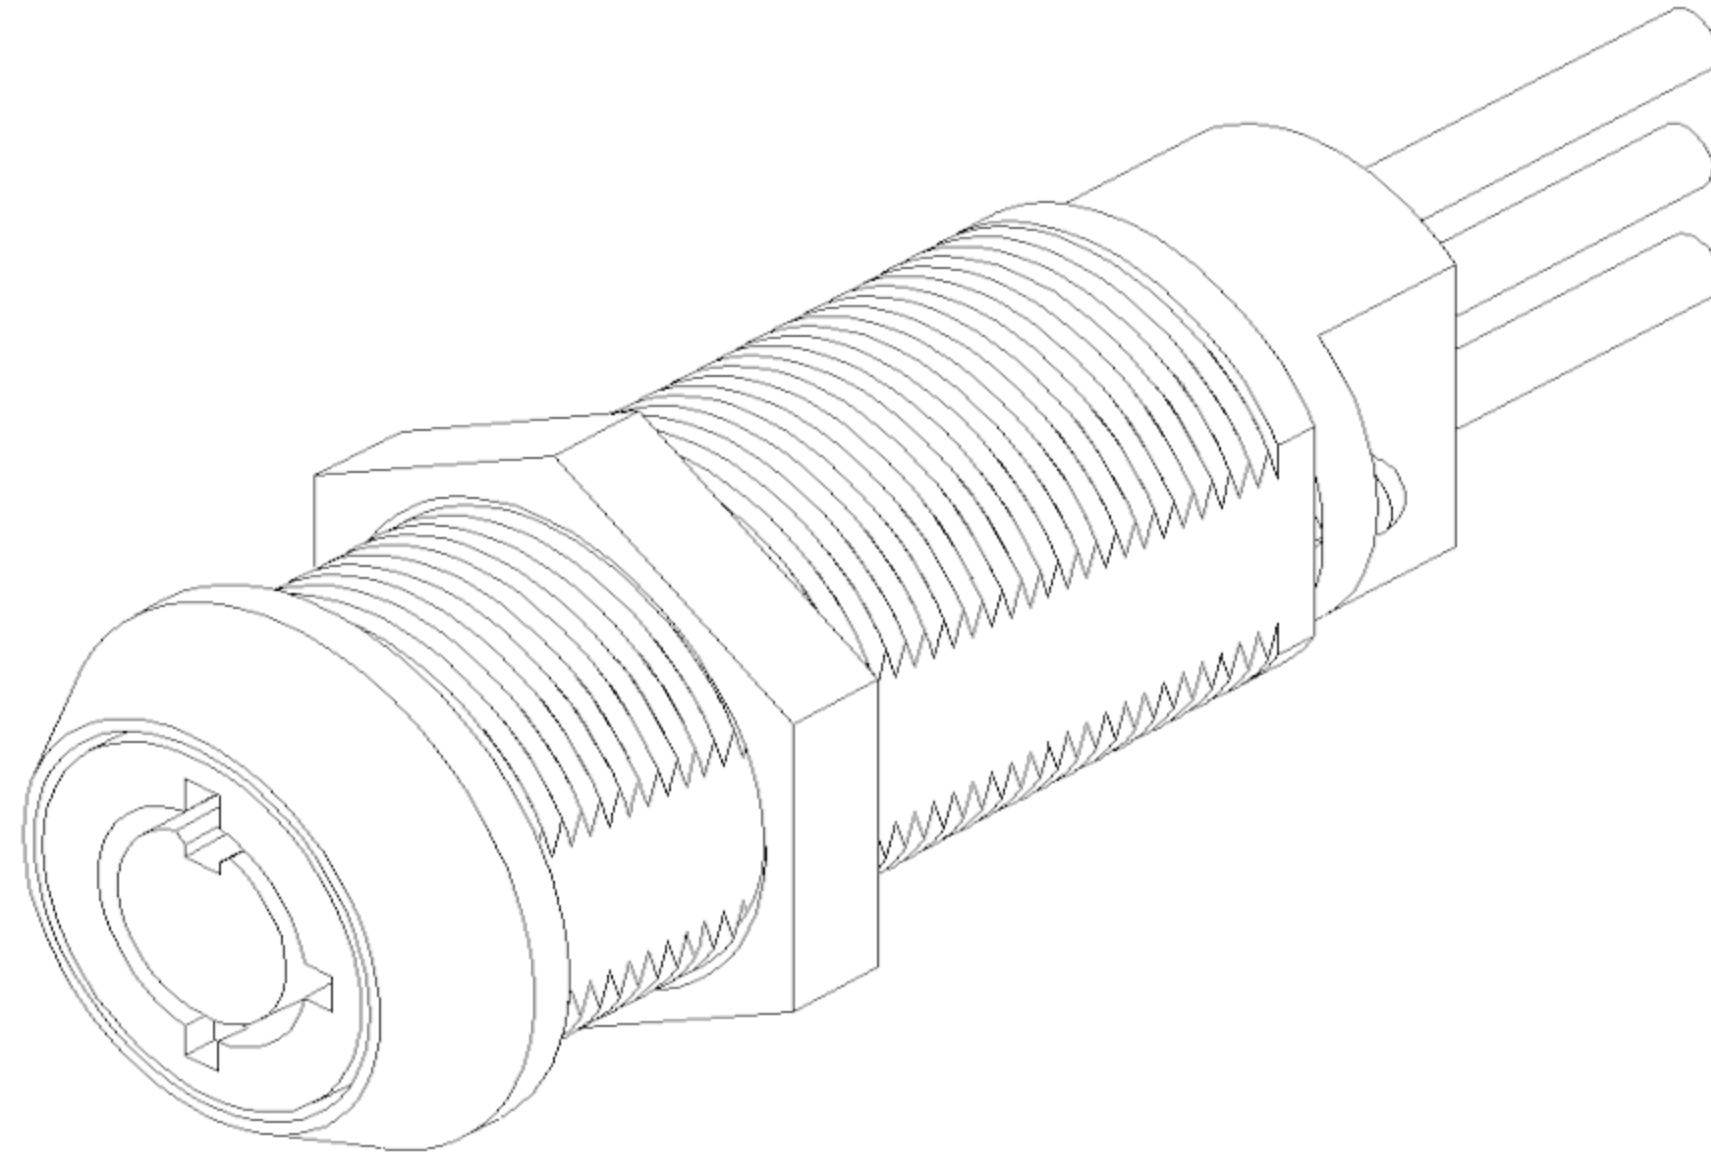

C4235 SWITCH LOCK

**RECOMMENDED
MTG HOLE**

LOCK NO.	KEYPULL	ROTATION
C4235-DC	2 POSITIONS	180° CW

- 7 AMP RESISTIVE/ 4 AMP INDUCTIVE @ 115 VAC OR 28 VDC.
- RELIABLE SNAP ACTION SWITCH PROVIDES MANY THOUSAND OF ELECTRICAL CONTACTS WITHOUT FAILURE.
- TERMINALS DESIGNED TO ACCEPT "AMP" .058 PIN RECEPTABLES.
- STANDARD FINISH-BRIGHT CHROME
- FURNISHED WITH 10 INCH, 20 GAGE STRANDED WIRE.
- TWO KEYS FURNISHED PER LOCK.