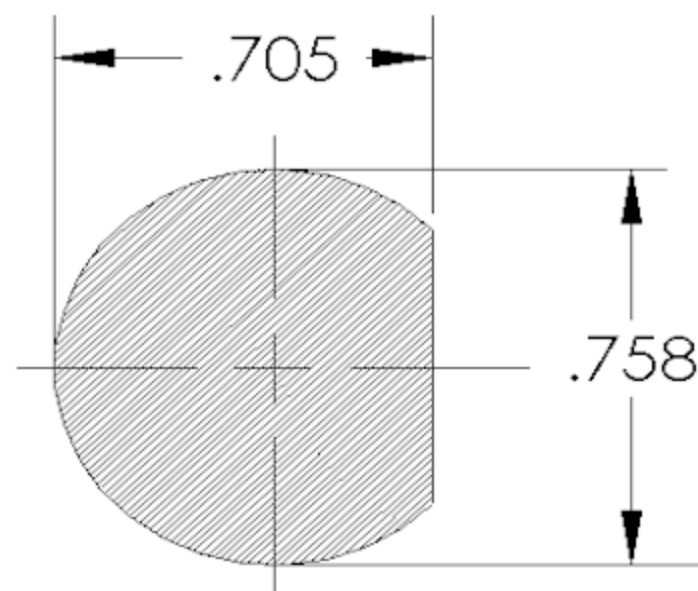

C4235 SWITCH LOCK

**RECOMMENDED
MTG HOLE**

LOCK NO.	KEYPULL	ROTATION
C4235-DC	2 POSITIONS	180° CW

- 7 AMP RESISTIVE/ 4 AMP INDUCTIVE @ 115 VAC OR 28 VDC.
- RELIABLE SNAP ACTION SWITCH PROVIDES MANY THOUSAND OF ELECTRICAL CONTACTS WITHOUT FAILURE.
- TERMINALS DESIGNED TO ACCEPT "AMP" .058 PIN RECEPTABLES.
- STANDARD FINISH-BRIGHT CHROME
- FURNISHED WITH 10 INCH, 20 GAGE STRANDED WIRE.
- TWO KEYS FURNISHED PER LOCK.