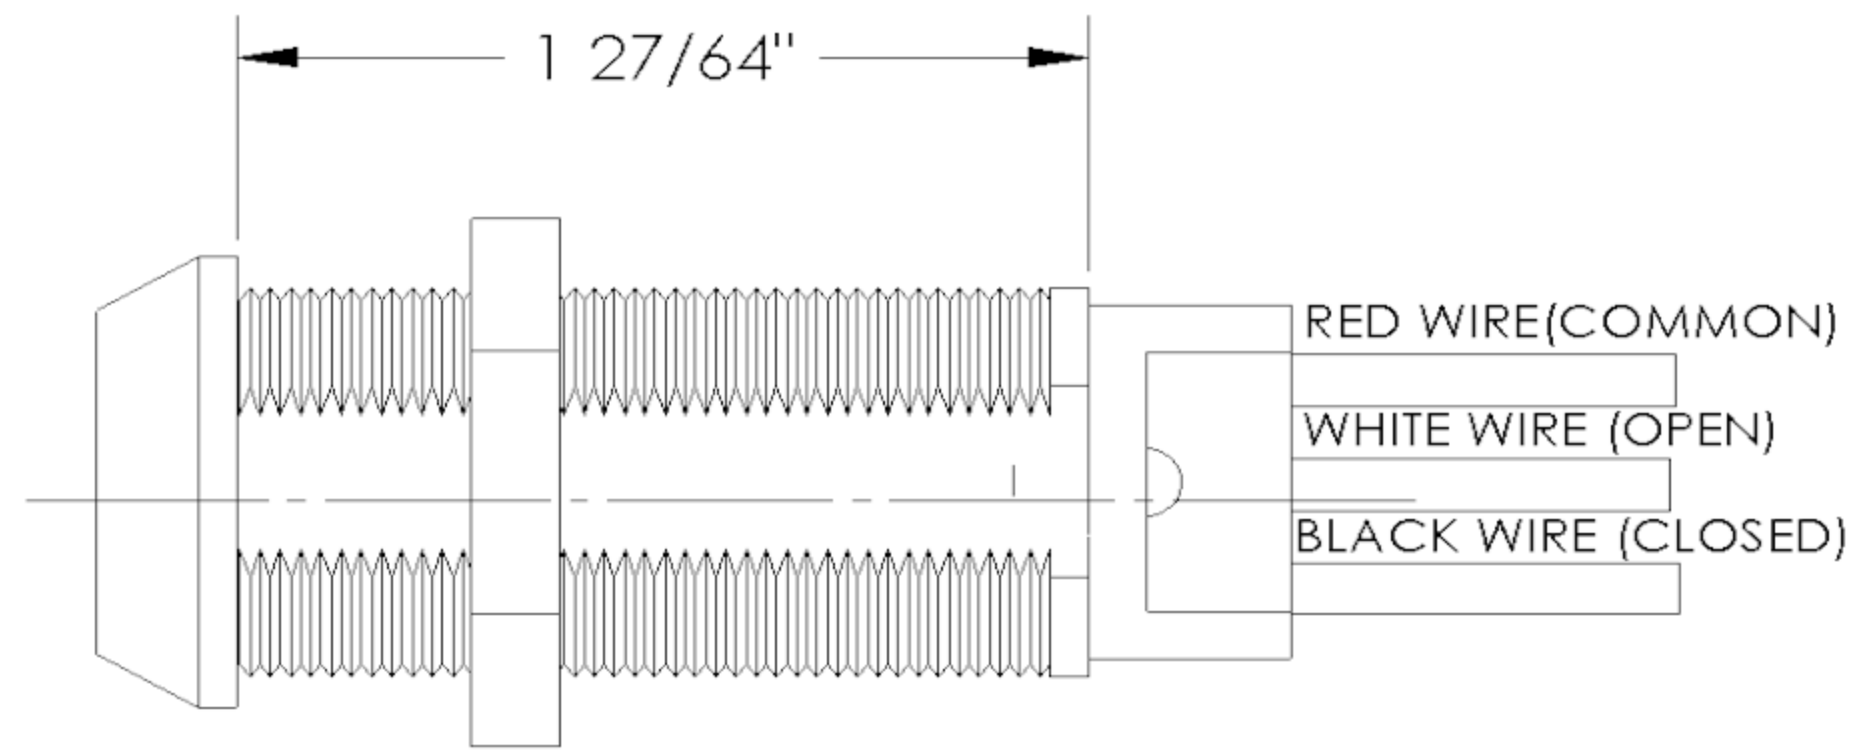

C4235 SWITCH LOCK

**RECOMMENDED
MTG HOLE**

LOCK NO.	KEYPULL	ROTATION
C4235-DC	2 POSITIONS	180° CW

- 7 AMP RESISTIVE/ 4 AMP INDUCTIVE @ 115 VAC OR 28 VDC.
- RELIABLE SNAP ACTION SWITCH PROVIDES MANY THOUSAND OF ELECTRICAL CONTACTS WITHOUT FAILURE.
- TERMINALS DESIGNED TO ACCEPT "AMP" .058 PIN RECEPTABLES.
- STANDARD FINISH-BRIGHT CHROME
- FURNISHED WITH 10 INCH, 20 GAGE STRANDED WIRE.
- TWO KEYS FURNISHED PER LOCK.