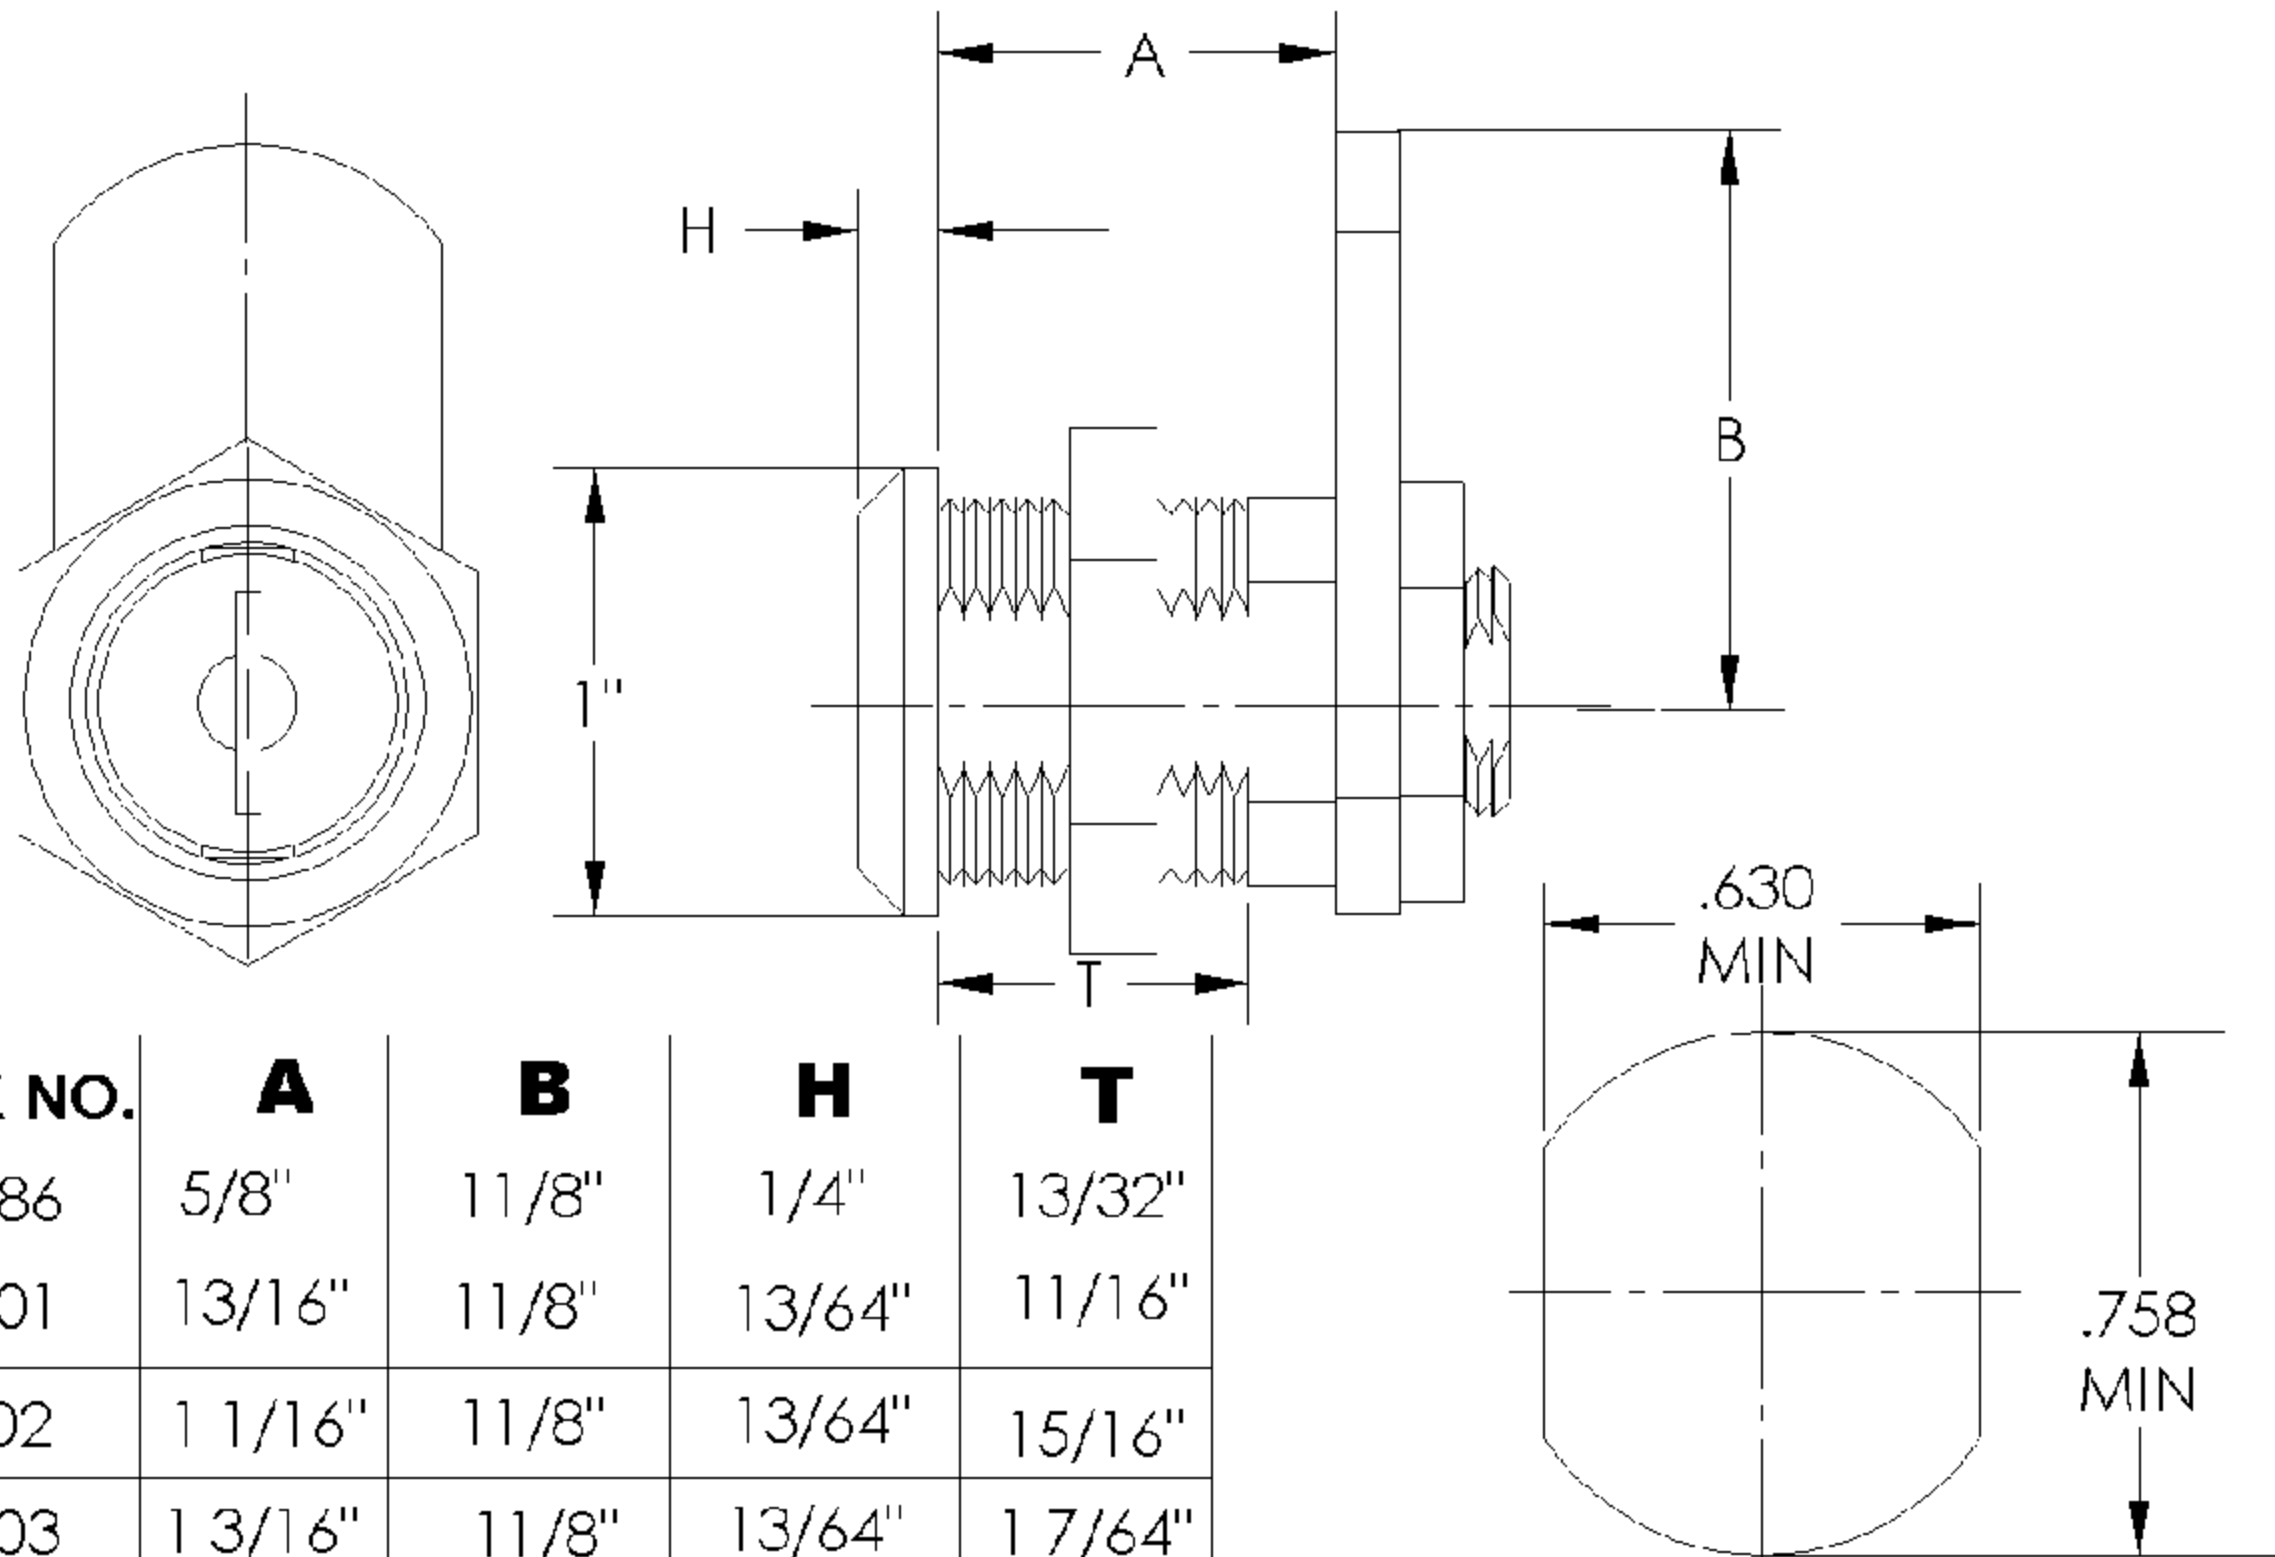

C3786 SINGLE BITTED LOCK

| LOCK NO. | A | B | H | T |
|----------|---------|--------|--------|----------|
| C3786 | 5/8" | 1 1/8" | 1/4" | 13/32" |
| C1701 | 13/16" | 1 1/8" | 13/64" | 11/16" |
| C1702 | 1 1/16" | 1 1/8" | 13/64" | 15/16" |
| C1703 | 1 3/16" | 1 1/8" | 13/64" | 17/64" |
| C1704 | 1 1/2" | 1 1/8" | 13/64" | 1 13/32" |

**RECOMMENDED
MOUNTING HOLE**