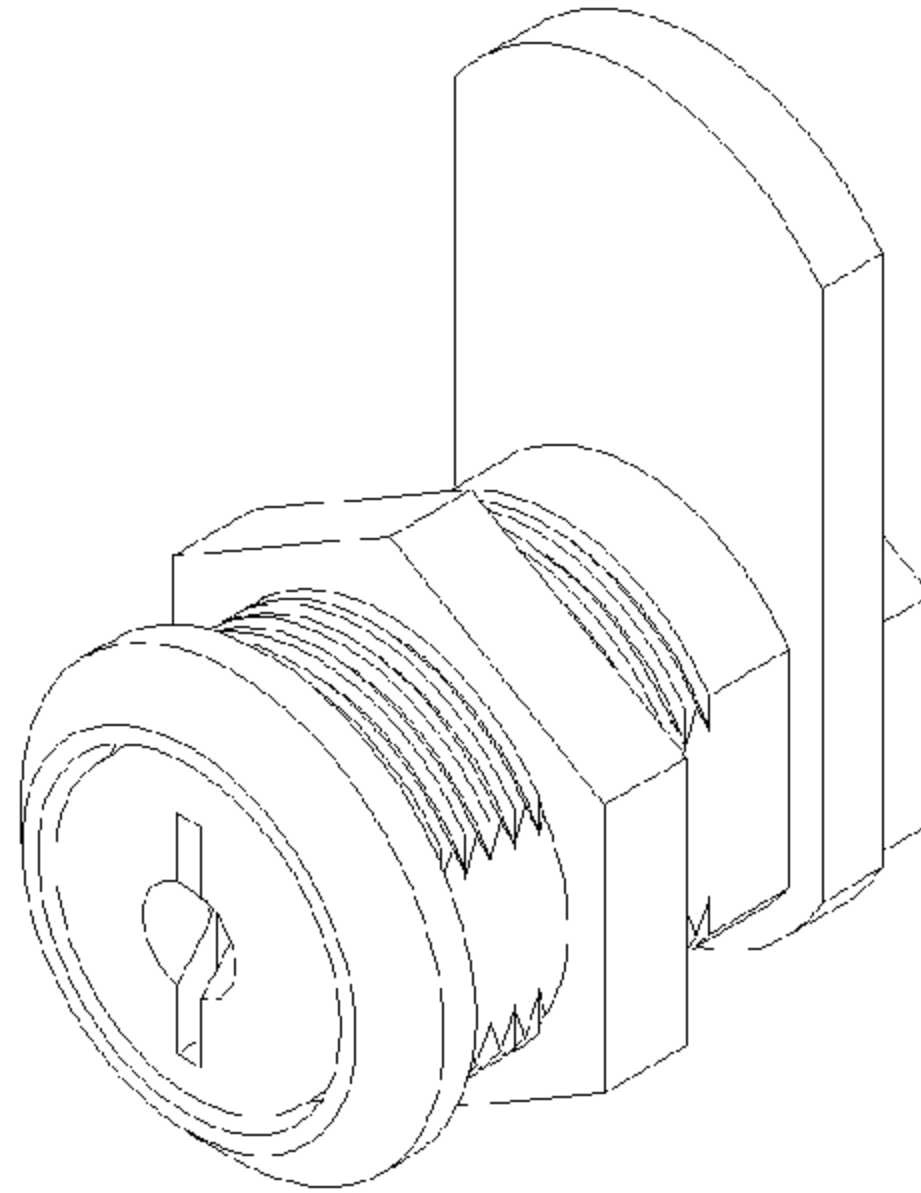

C3786 SINGLE BITTED LOCK

| LOCK NO. | A | B | H | T |
|----------|---------|--------|--------|----------|
| C3786 | 5/8" | 1 1/8" | 1/4" | 13/32" |
| C1701 | 13/16" | 1 1/8" | 13/64" | 11/16" |
| C1702 | 1 1/16" | 1 1/8" | 13/64" | 15/16" |
| C1703 | 1 3/16" | 1 1/8" | 13/64" | 17/64" |
| C1704 | 1 1/2" | 1 1/8" | 13/64" | 1 13/32" |

**RECOMMENDED
MOUNTING HOLE**