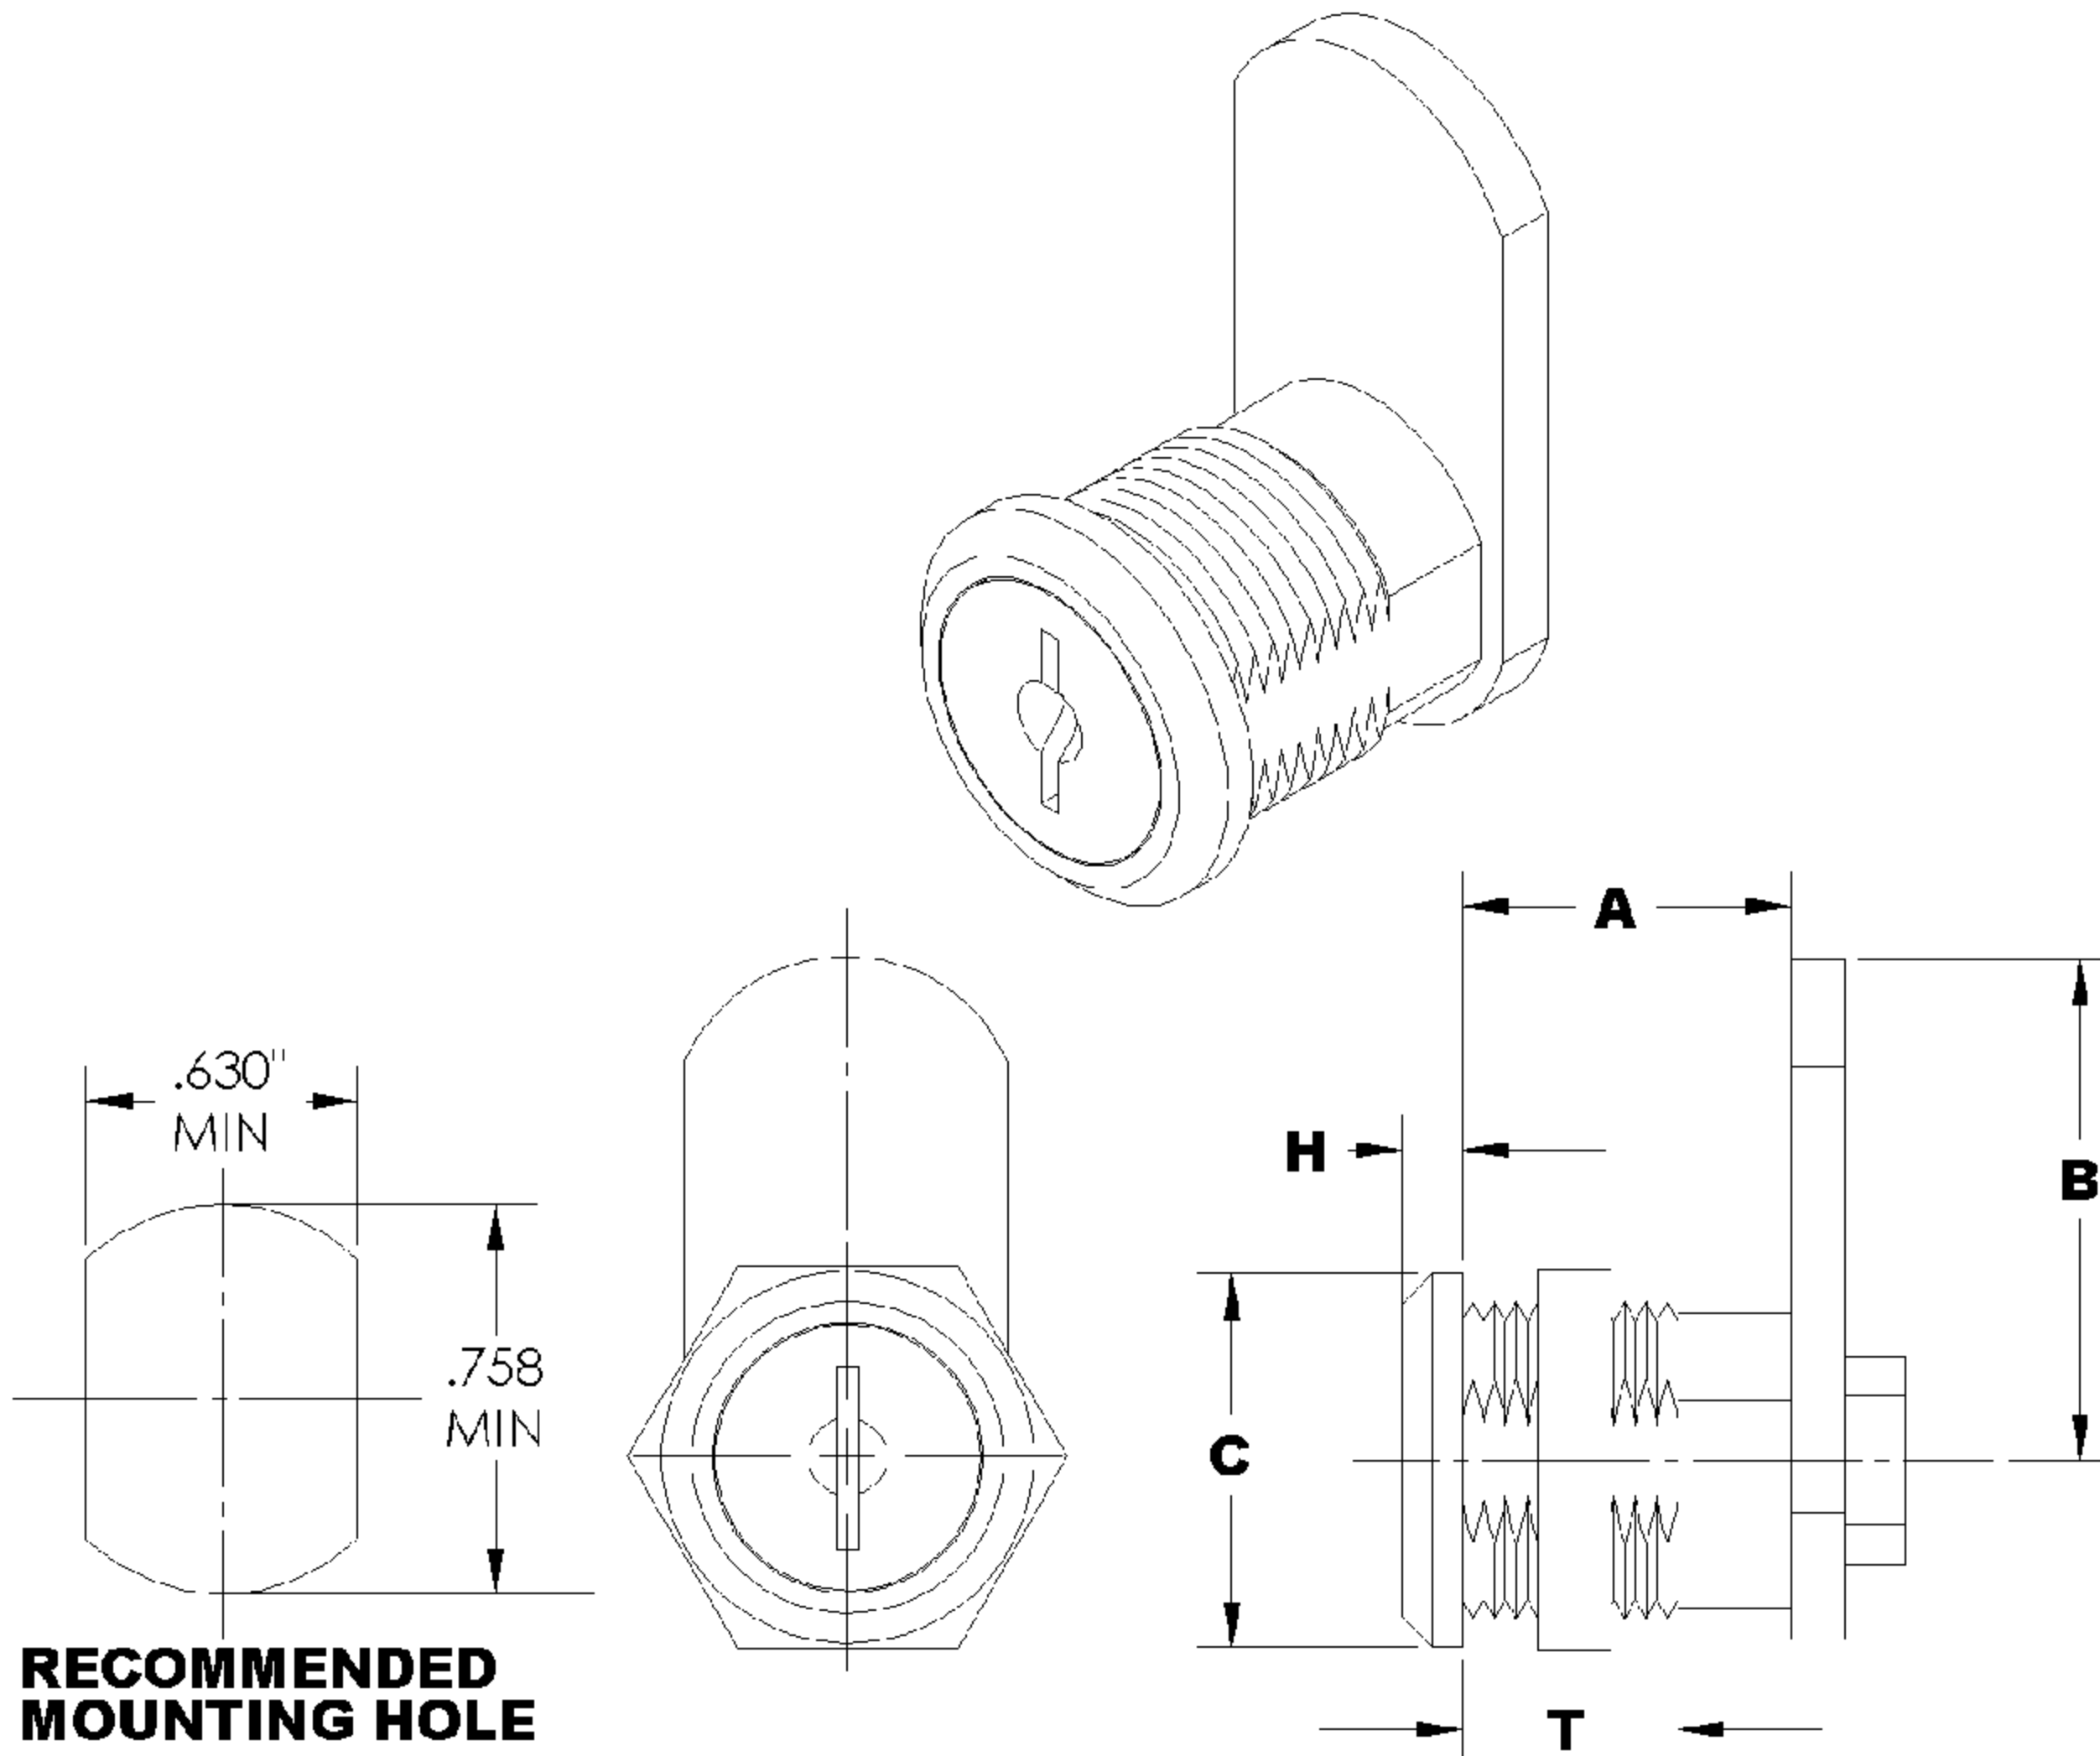

## C3186 DOUBLE BITTED LOCK

LOCK NO.	A	B	C	H	T
C3205	7/16"	1 1/8"	7/8"	13/64"	15/64"
C3186	5/8"	1 1/8"	7/8"	5/32"	13/32"
C1801	13/16"	1 1/8"	1"	13/64"	11/16"
C1802	1 1/16"	1 1/8"	1"	13/64"	15/16"
C1804	1 1/2"	1 1/8"	1"	13/64"	1 13/32"