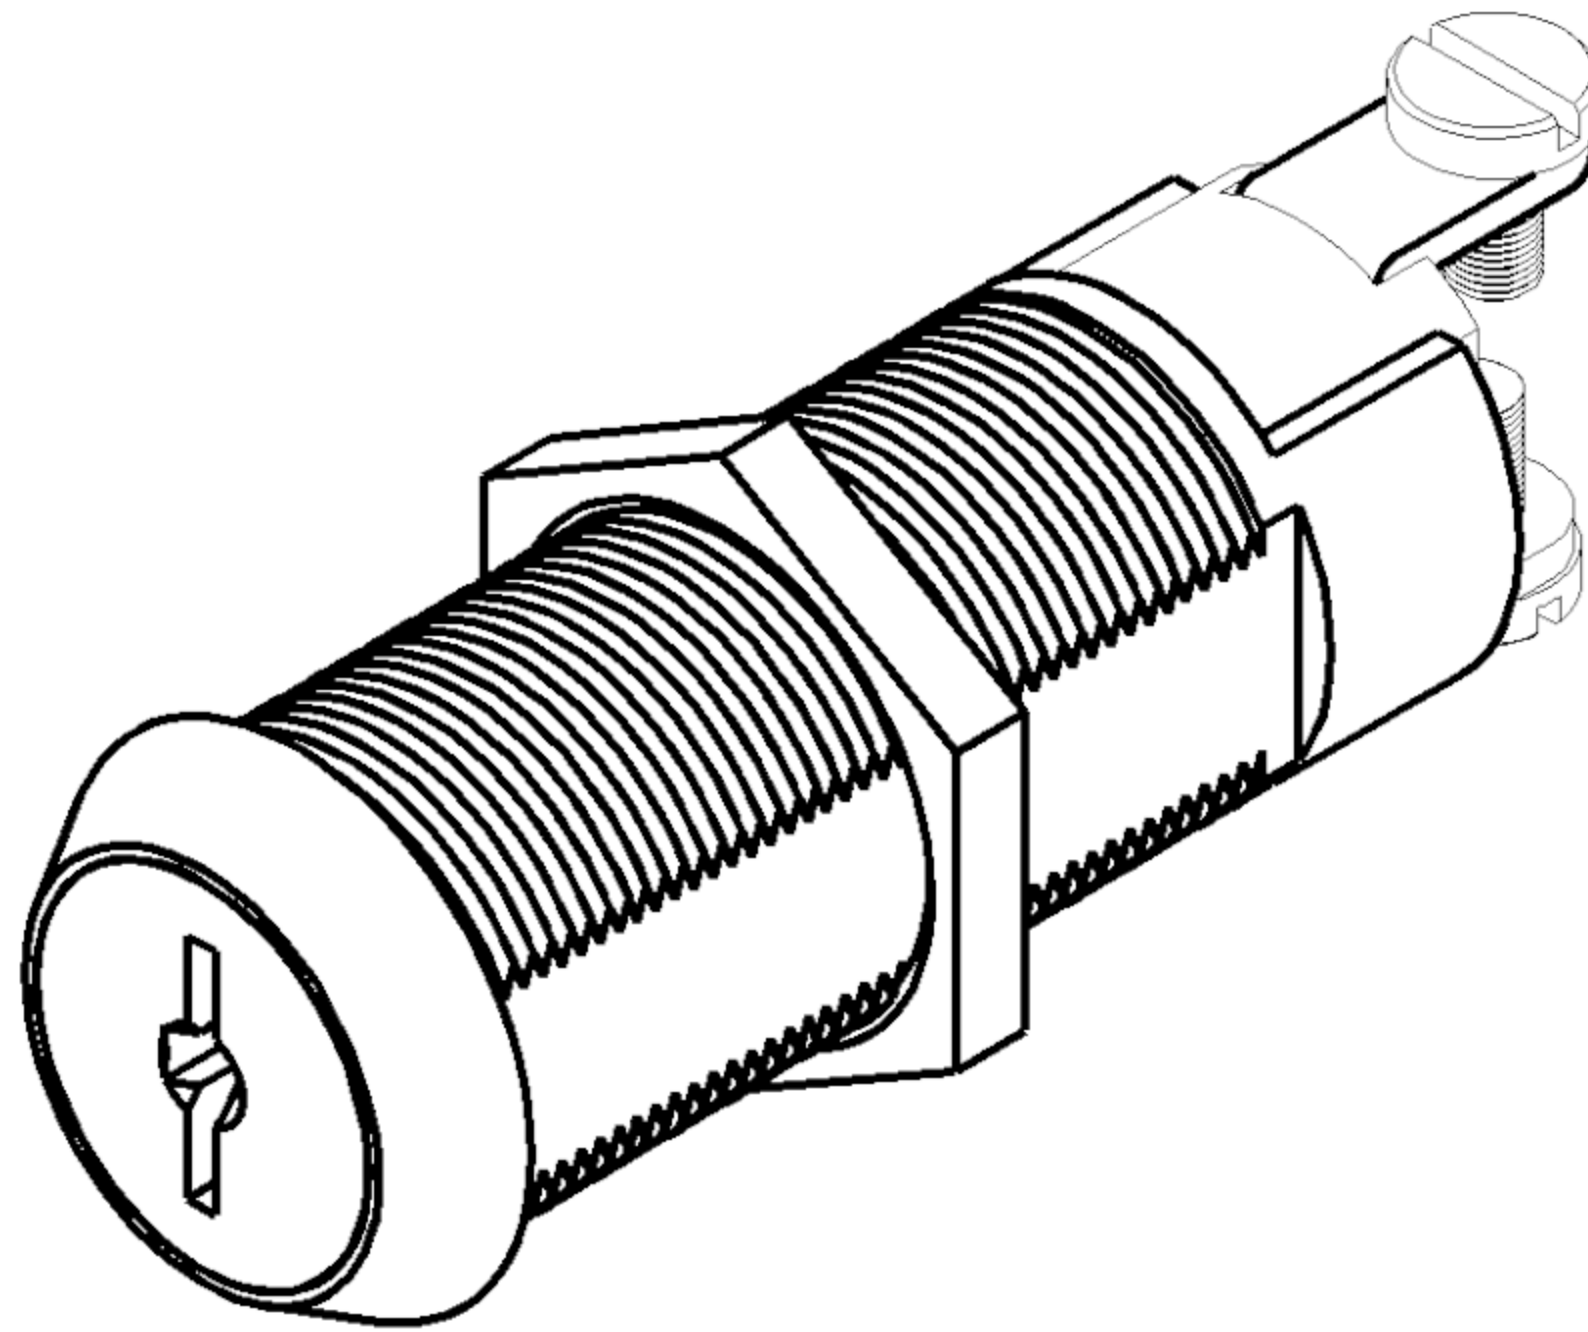

C2174-70-DC-KD SINGLE POLE LOCK

RECOMMENDED MTG HOLE

- LOCK OPERATION SAME AS 4073
- CONTACT CONFIGURATION: SPST
- 7 AMP (RESISTIVE) @ 125 VOLTS A.C.
- 7 AMP @ 28 VOLTS DC
- ELECTRICAL LIFE: 6,000 CYCLES MAX. LOAD
- CONTACT RESISTANCE: 50 MILLI OHMS INITIAL MAX
- REQUEST STANDARD ESP-EL 1000 FOR COMPLETE DETAILS
- STANDARD FINISH-BRIGHT CHROME
- TWO KEYS FURNISHED PER LOCK

LOCK NO.	KEY PULL	CONTACT	DIM "A"
C2174-1DC	OFF ONLY	MAINTAINING	1 9/16"
C2174-2DC	OFF & ON	MAINTAINING	1 9/16"
C2174-70DC	OFF ONLY	MOMENTORY	1 13/16"