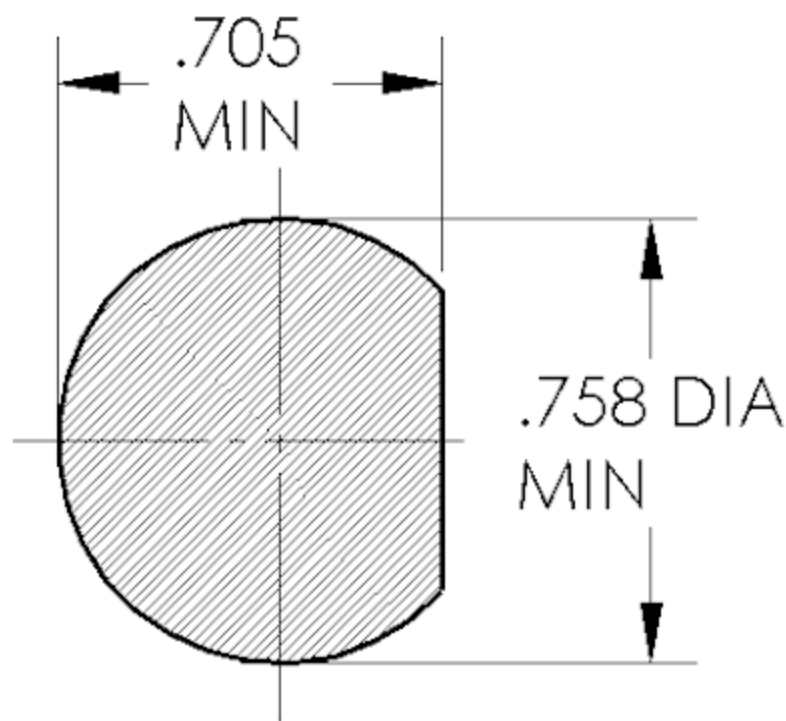

C2174-70-DC-KD SINGLE POLE LOCK

RECOMMENDED MTG HOLE

- LOCK OPERATION SAME AS 4073
- CONTACT CONFIGURATION: SPST
- 7 AMP (RESISTIVE) @ 125 VOLTS A.C.
- 7 AMP @ 28 VOLTS DC
- ELECTRICAL LIFE: 6,000 CYCLES MAX. LOAD
- CONTACT RESISTANCE: 50 MILLI OHMS INITIAL MAX
- REQUEST STANDARD ESP-EL 1000 FOR COMPLETE DETAILS
- STANDARD FINISH-BRIGHT CHROME
- TWO KEYS FURNISHED PER LOCK

LOCK NO.	KEY PULL	CONTACT	DIM "A"
C2174-1DC	OFF ONLY	MAINTAINING	1 9/16"
C2174-2DC	OFF & ON	MAINTAINING	1 9/16"
C2174-70DC	OFF ONLY	MOMENTORY	1 13/16"