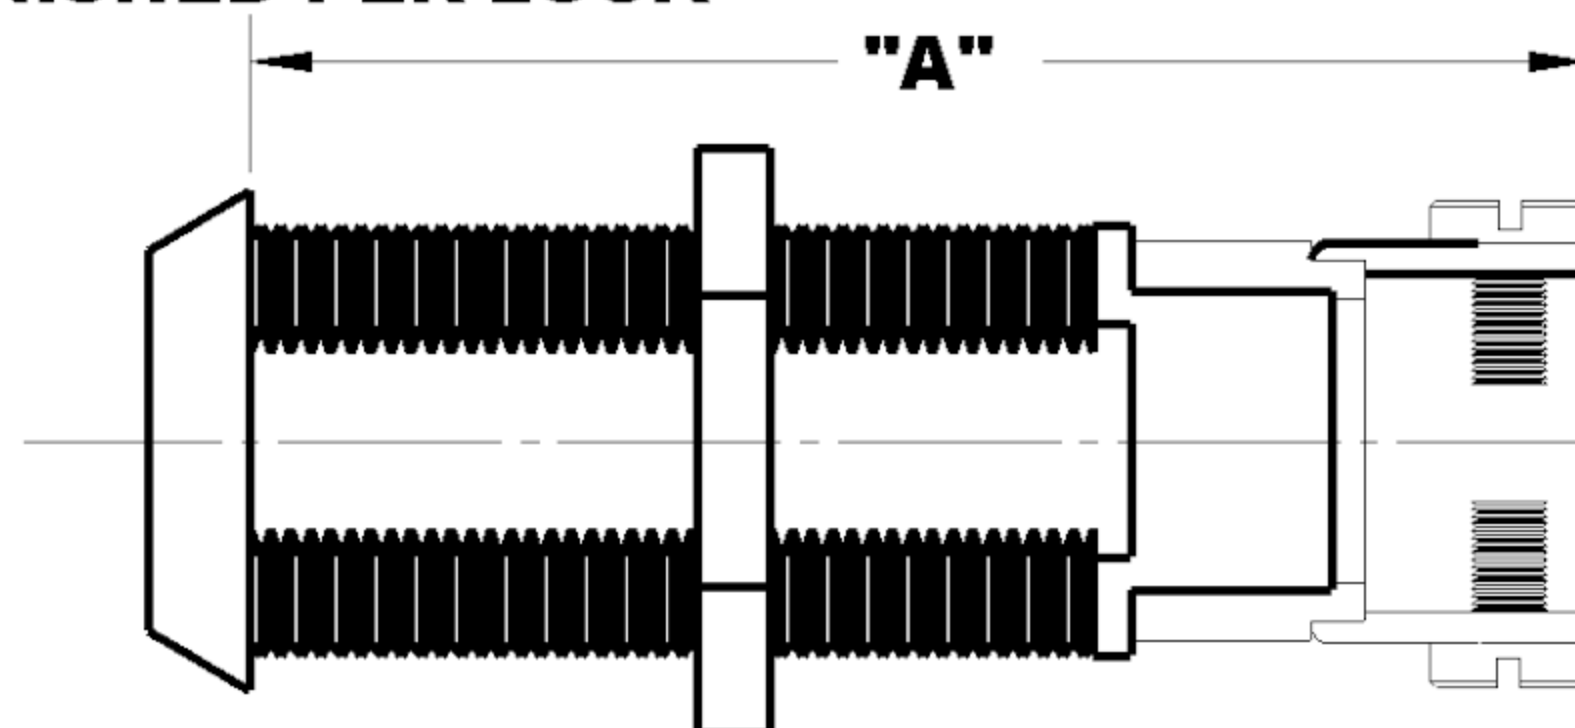

C2174-70-DC-KD SINGLE POLE LOCK

RECOMMENDED MTG HOLE

- LOCK OPERATION SAME AS 4073
- CONTACT CONFIGURATION: SPST
- 7 AMP (RESISTIVE) @ 125 VOLTS A.C.
- 7 AMP @ 28 VOLTS DC
- ELECTRICAL LIFE: 6,000 CYCLES MAX. LOAD
- CONTACT RESISTANCE: 50 MILLI OHMS INITIAL MAX
- REQUEST STANDARD ESP-EL 1000 FOR COMPLETE DETAILS
- STANDARD FINISH-BRIGHT CHROME
- TWO KEYS FURNISHED PER LOCK

LOCK NO.	KEY PULL	CONTACT	DIM "A"
C2174-1DC	OFF ONLY	MAINTAINING	1 9/16"
C2174-2DC	OFF & ON	MAINTAINING	1 9/16"
C2174-70DC	OFF ONLY	MOMENTORY	1 13/16"