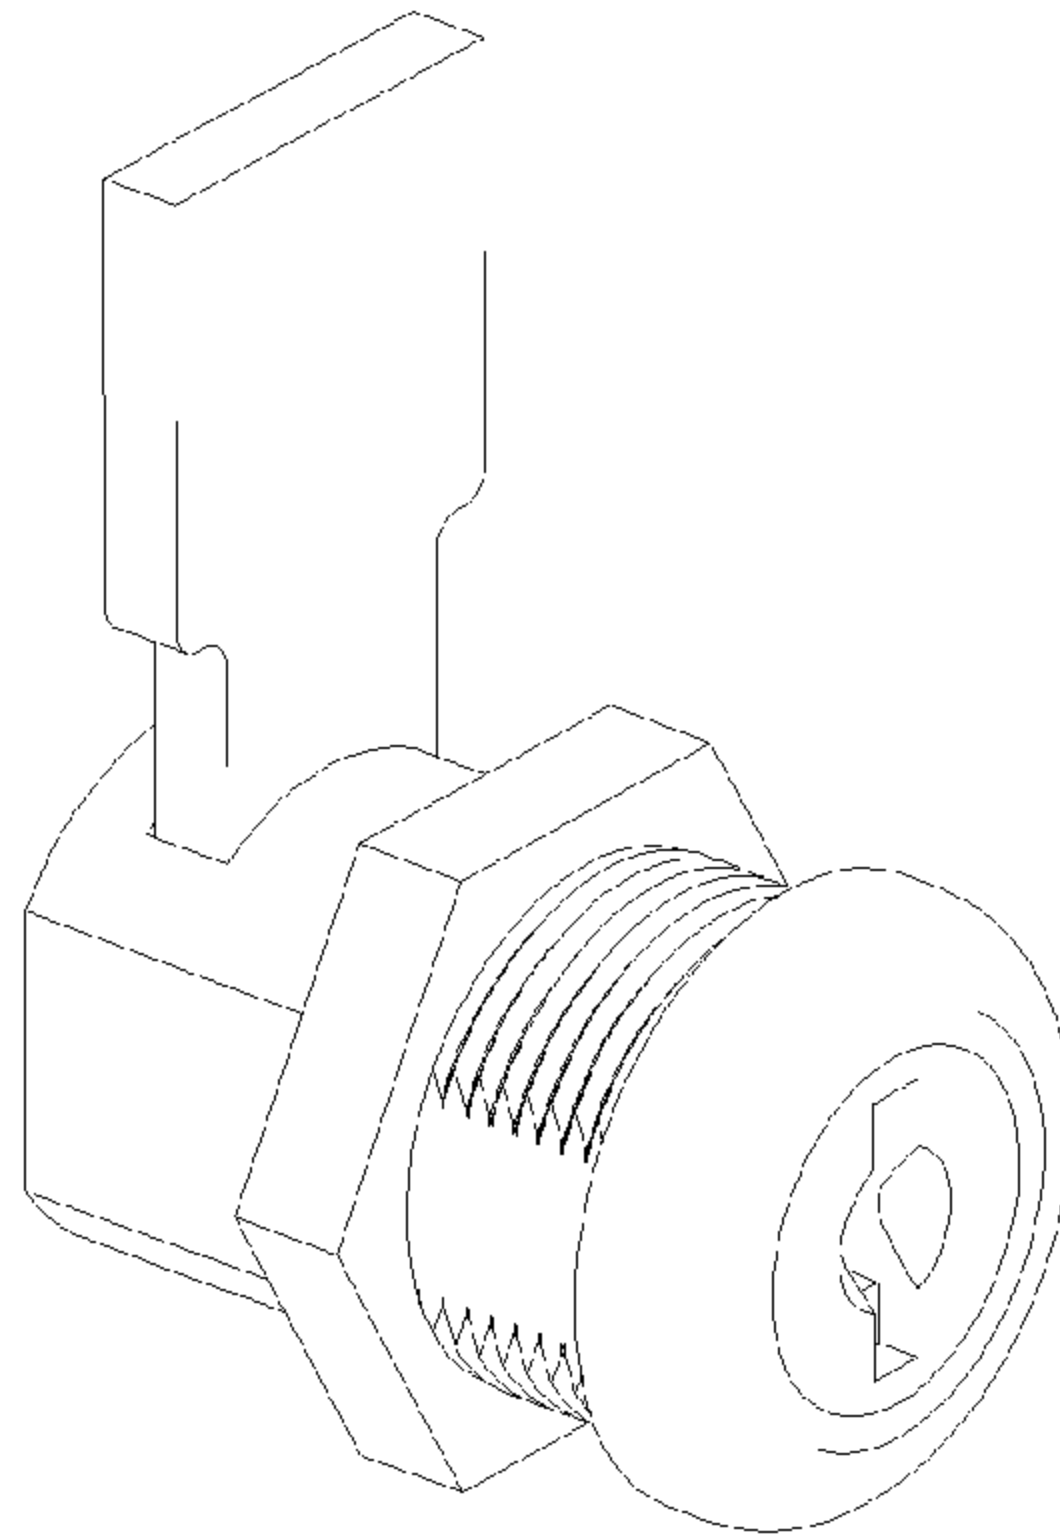

## C1975 BOLT TYPE LOCK

**RECOMMENDED  
MOUNTING  
HOLE**