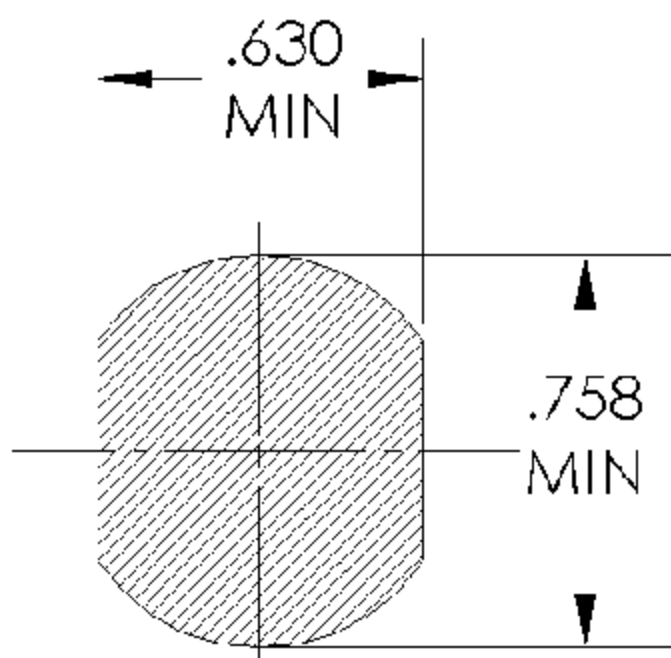

## C1975 BOLT TYPE LOCK

**RECOMMENDED  
MOUNTING  
HOLE**