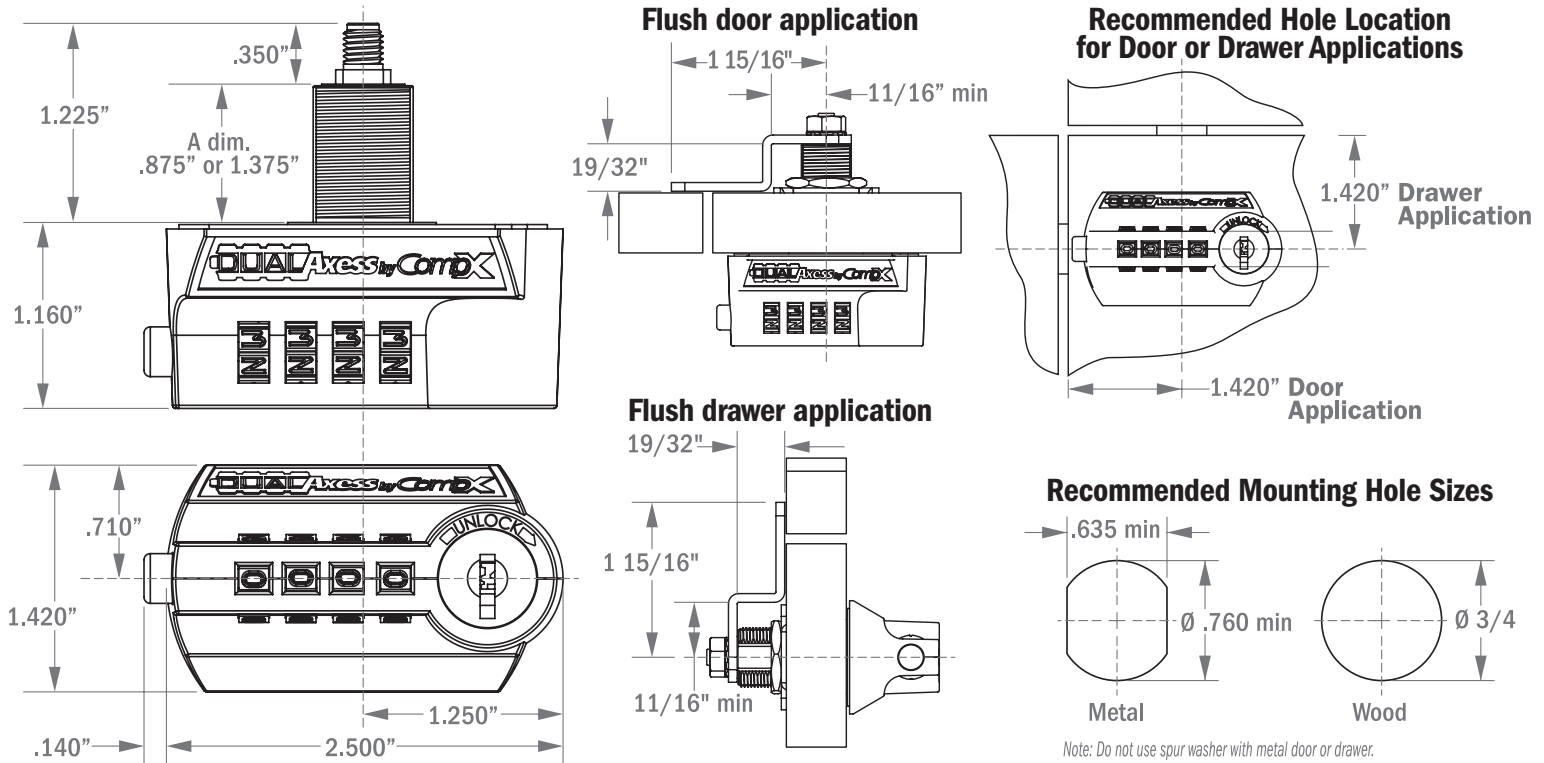

DualAxes® by CompX Security Products

- an innovative combination cam lock with key override.

DualAxes® can be retrofit for existing wood or metal applications to give keyless access and to eliminate keys. The lock can be mounted **vertically or horizontally** on flush, overlay or lipped/overlay applications. Attach the cam for 90° latching in any direction, based on individual application needs.

To change the combination, the current combination and a valid key is needed. 10,000 possible combinations – any four digit number – are available.

DualAxes® by CompX can be operated using either a combination or a key. Once unlocked, rotate the housing 90° clockwise to unlatch.

Unlock using combination:

- ➔ **Factory set combination is 0-0-0-0.**
- ➔ Turn wheels until correct combination appears in the combination windows.
- ➔ Press button, rotate housing to unlatch.
- ➔ Scramble wheels to lock.

Unlock using key:

- ➔ Insert key into lock plug; rotate key 90° clockwise.
- ➔ Rotate housing to unlatch.
- ➔ **Important:**
  Rotate key 90° counterclockwise to lock.

Part Number	Reference Number	Cylinder Length	Maximum Material Thickness	MKKA Codes*	MKKD Codes	Case Quantity	Key Blank	Plug Removal Key	Master Key
D8030	M4-8030	7/8"	5/8"	3	60	10	D8770	D8771	D8772
D8031	M4-8031	1 3/8"	1 1/8"	3	60	10	D8770	D8771	D8872

* Key Codes: DA108, DA120, DA124

For more information on changing combinations, removing lock plugs, and more, visit compX.com/dualaxes.html

Note: warranty will **not** cover forgotten or incorrectly set combinations.