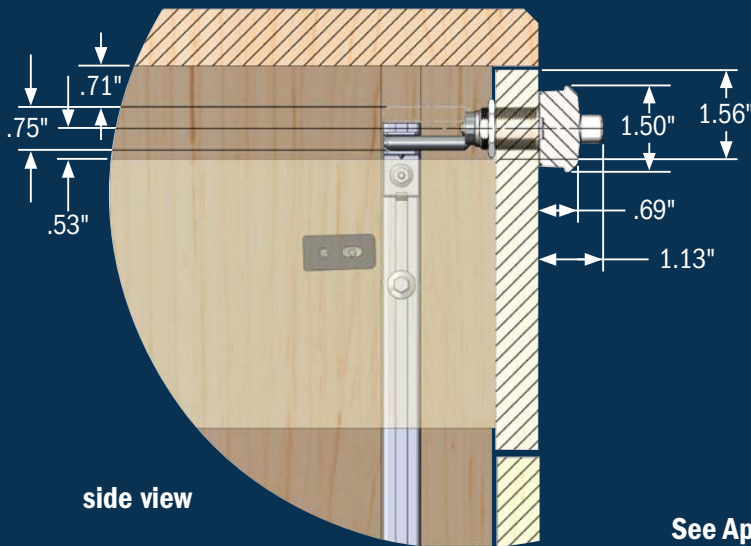

CompX Regulator

FOR KEYLESS GANG LOCKING

Part number
REGS-G-DR-3

Compatible with the CompX Timberline SYS-100,
SYS-101, SYS-104 and other like gang lock systems

- Installs easily in $\frac{3}{4}$ " drawer fronts; other cylinder lengths and black finish available
- 180 degree knob rotation provides $\frac{1}{2}$ " Lockbar throw
- Can be used on wood, composite or metal materials
- Easily program up to 19 user codes, 1 supervisor code
- Single-use mode available for shared applications
- 2 - AAA external batteries provide 75,000 cycle battery life

Applications:

- Pedestals
- Lateral Files
- Medcarts
- General Multidrawer Cabinets

side view