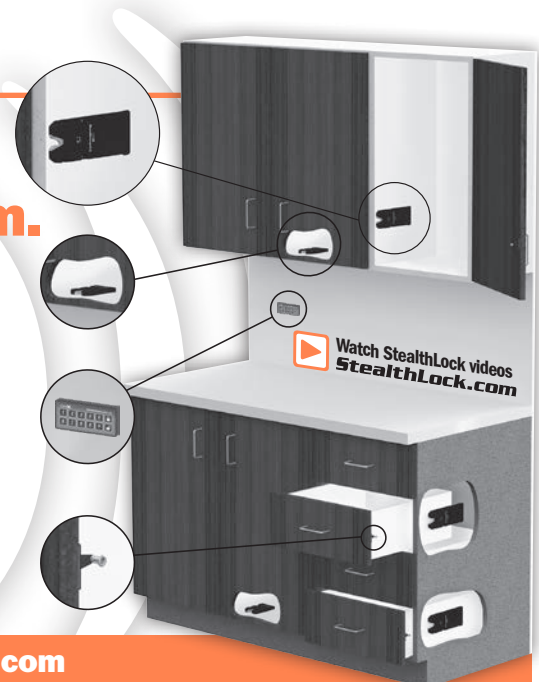

StealthLock)))

The StealthLock[®] is a keyless, invisible cabinet locking system.

Perfect for wood applications in Education, Healthcare, Office and other areas

- ➔ Radio frequency technology permits the transmitter pad to be stored anywhere - leaving no trace of visible hardware or signs of being secured
- ➔ Allows multiple wood cabinet doors or drawers to be locked from a single transmitter pad within a 15 ft. range
- ➔ Easy to install - takes fewer than 10 minutes