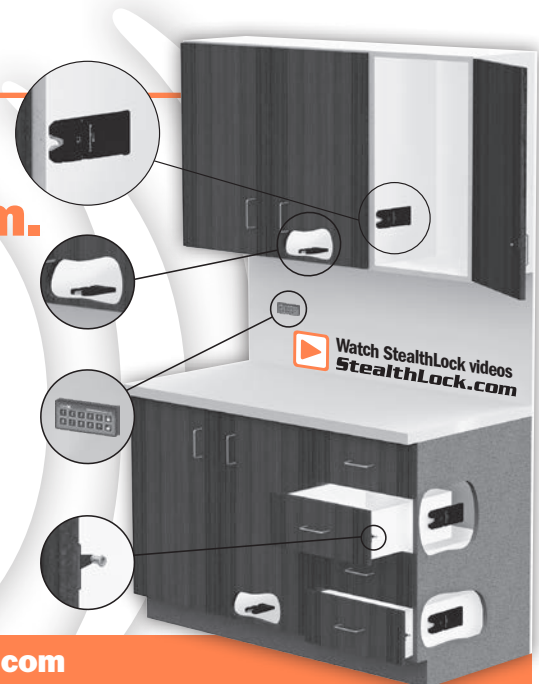

StealthLock)))

The StealthLock[®] is a keyless, invisible cabinet locking system.

Perfect for wood applications in Education, Healthcare, Office and other areas

- ➔ Radio frequency technology permits the transmitter pad to be stored anywhere - leaving no trace of visible hardware or signs of being secured
- ➔ Allows multiple wood cabinet doors or drawers to be locked from a single transmitter pad within a 15 ft. range
- ➔ Easy to install - takes fewer than 10 minutes