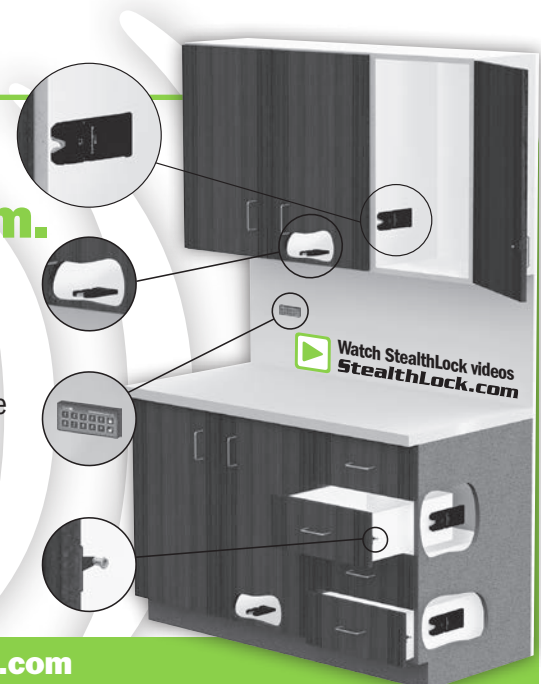

StealthLock)))

The StealthLock[®] is a keyless, invisible cabinet locking system.

Perfect for wood applications in Education, Healthcare, Office and other areas

- ➔ Radio frequency technology permits the transmitter pad to be stored anywhere - leaving no trace of visible hardware or signs of being secured
- ➔ Allows multiple wood cabinet doors or drawers to be locked from a single transmitter pad within a 15 ft. range
- ➔ Easy to install - takes fewer than 10 minutes