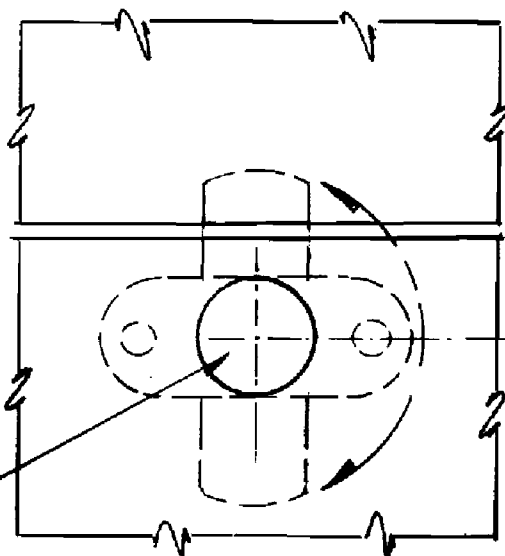

TOP

CB-190
TYPE 190 CYL BODY
(VERTICAL MOUNT)
16.5 MM Ø LOCK HOLE

LP-300
LOCK PLUG (BLACK)
FRONT

CB-180
TYPE 180 CYL BODY
(HORIZONTAL MOUNT)
SIDE

FRONT

VERTICAL MOUNT

HORIZONTAL MOUNT

CAM LOCKS
TYPES 190 AND 180

Scale 1:1
 Lock shown in LOCKED POSITION.
 Materials 3/4" unless otherwise shown.
 Actual dimensions may vary due to construction details.

1-800-LOCKBAR/www.tlock.us
 715 Center St., Grayslake, IL 60030
 Copyright 2007 © CompX Security Products