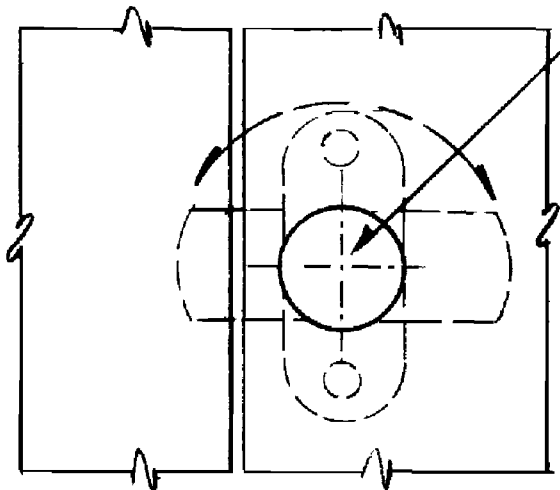

TOP

CB-190
TYPE 190 CYL BODY
(VERTICAL MOUNT)
16.5 MM Ø LOCK HOLE

LP-300
LOCK PLUG (BLACK)
FRONT

CB-180
TYPE 180 CYL BODY
(HORIZONTAL MOUNT)
SIDE

FRONT

VERTICAL MOUNT

HORIZONTAL MOUNT

CAM LOCKS
TYPES 190 AND 180

Scale 1:1
 Lock shown in LOCKED POSITION.
 Materials 3/4" unless otherwise shown.
 Actual dimensions may vary due to construction details.

1-800-LOCKBAR/www.tlock.us
 715 Center St., Grayslake, IL 60030
 Copyright 2007 © CompX Security Products