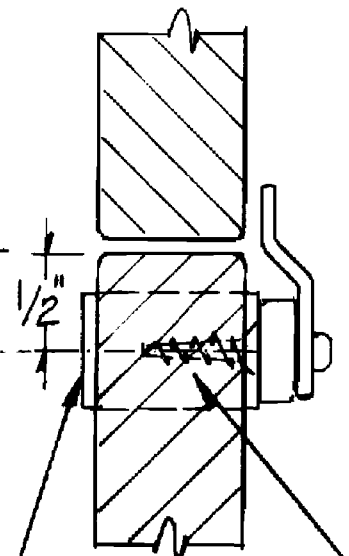

TOP

CB-190
TYPE 190 CYL BODY
(VERTICAL MOUNT)
16.5 MM Ø LOCK HOLE

LP-300
LOCK PLUG (BLACK)
FRONT

CB-180
TYPE 180 CYL BODY
(HORIZONTAL MOUNT)
SIDE

FRONT

VERTICAL MOUNT

HORIZONTAL MOUNT

CAM LOCKS
TYPES 190 AND 180

Scale 1:1
 Lock shown in LOCKED POSITION.
 Materials 3/4" unless otherwise shown.
 Actual dimensions may vary due to construction details.

1-800-LOCKBAR/www.tlock.us
 715 Center St., Grayslake, IL 60030
 Copyright 2007 © CompX Security Products