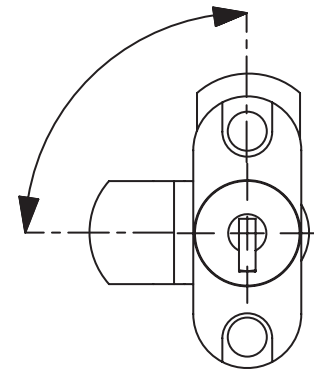

CB-094/CB-194 CAM LOCK VERTICAL MOUNTED "Shown with lock core installed"

**180° ROTATION
CB-094**

**90° ROTATION
CB-194**