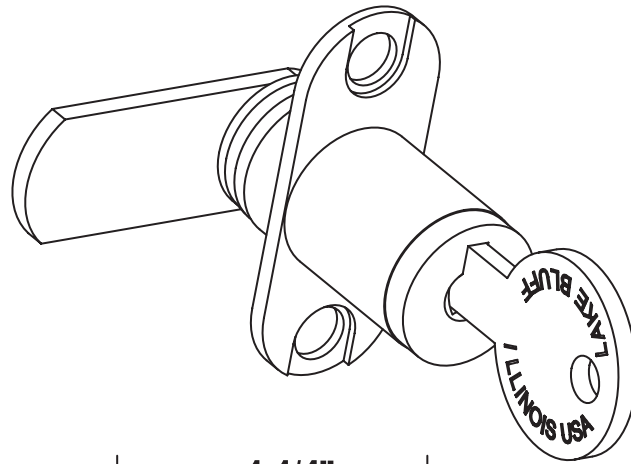

CB-094/CB-194 CAM LOCK VERTICAL MOUNTED "Shown with lock core installed"

**180° ROTATION
CB-094**

**90° ROTATION
CB-194**