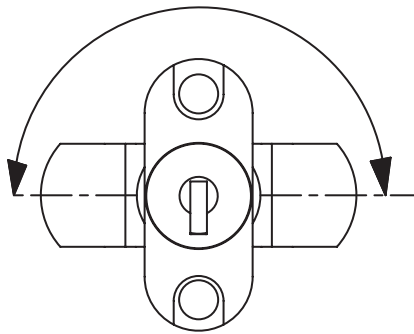

CB-094/CB-194 CAM LOCK VERTICAL MOUNTED "Shown with lock core installed"

**180° ROTATION
CB-094**

**90° ROTATION
CB-194**