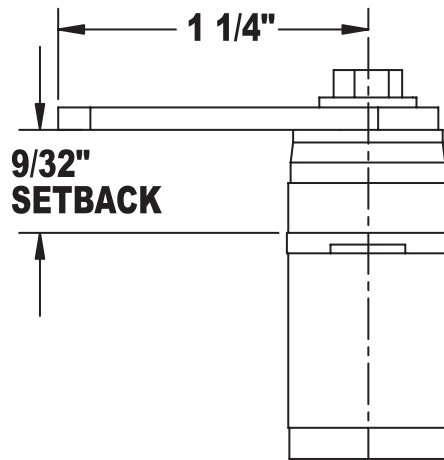

CB-094/CB-194 CAM LOCK VERTICAL MOUNTED "Shown with lock core installed"

**180° ROTATION
CB-094**

**90° ROTATION
CB-194**