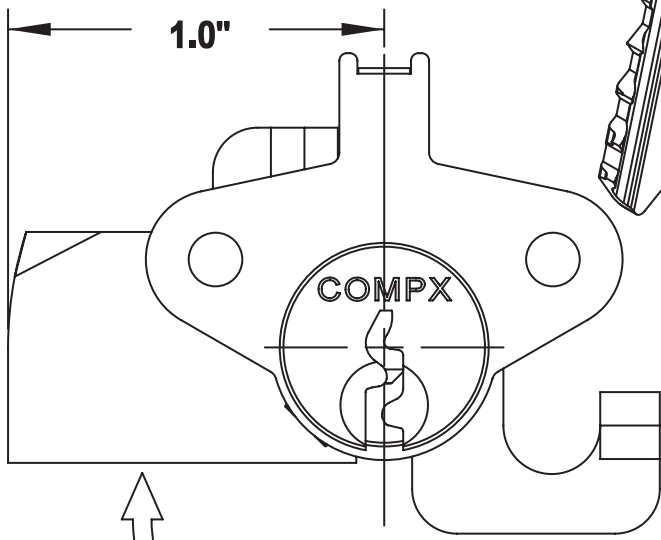

C9300 Mail Box Lock

**REPLACES ALL USPS 306B
MAIL BOX LOCKS, UNIVERSAL
CAM FUNCTIONS IN ALL
EXISTING APPLICATIONS**

**90 degrees
counterclockwise
rotation**