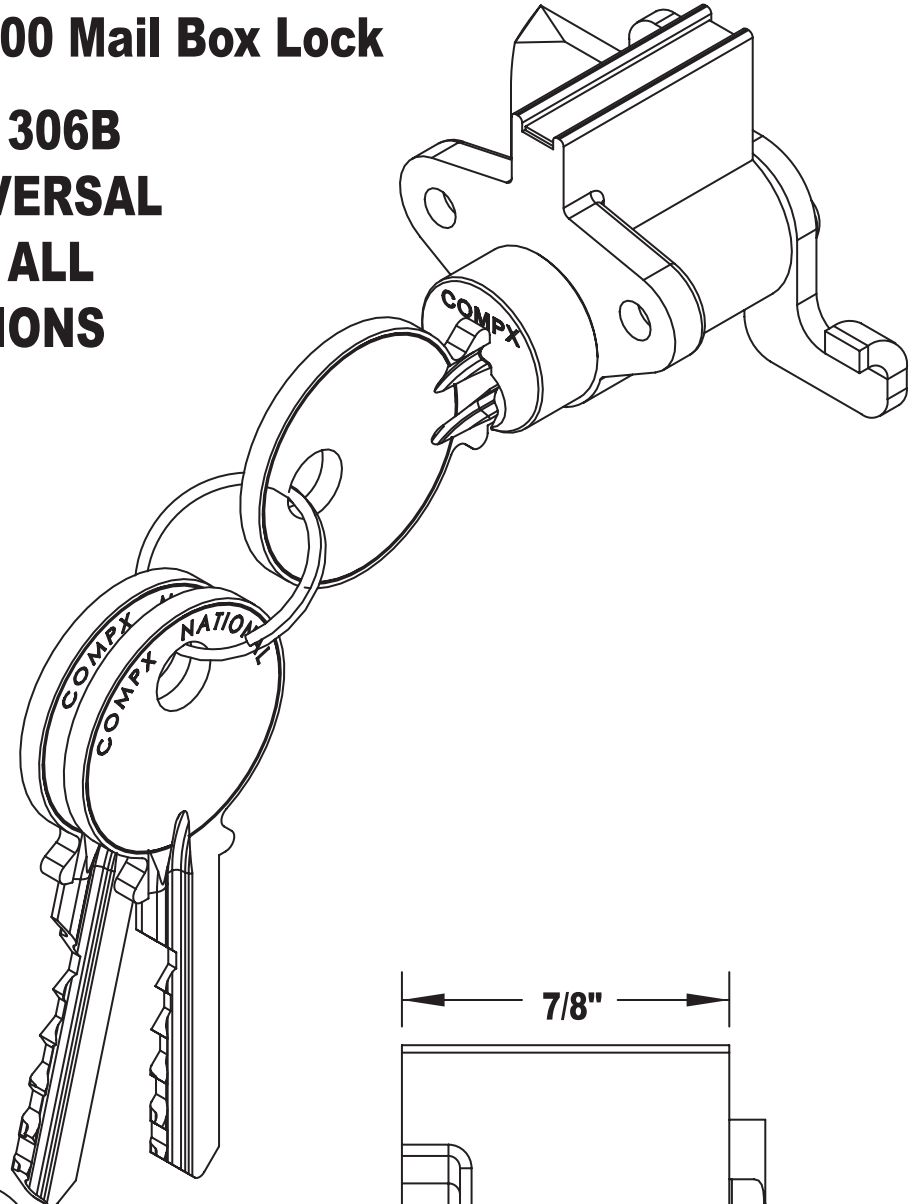

C9300 Mail Box Lock

**REPLACES ALL USPS 306B
MAIL BOX LOCKS, UNIVERSAL
CAM FUNCTIONS IN ALL
EXISTING APPLICATIONS**

**90 degrees
counterclockwise
rotation**