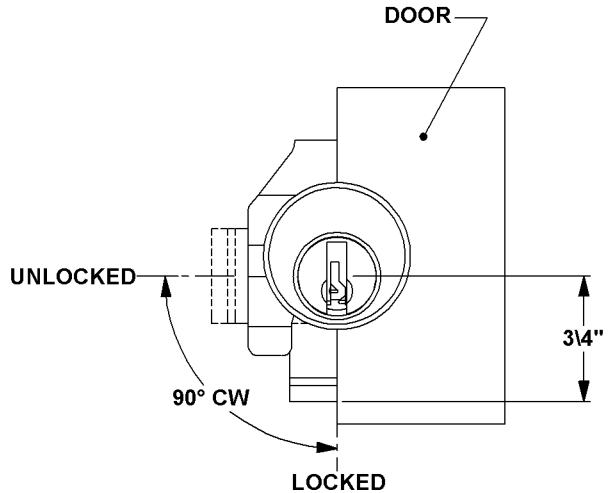

C8722 MAIL BOX LOCK

- 5 PIN TUMBLER
- REPLACES DURA STEEL LOCK

CYLINDER MOUNTING HOLE DIMENSIONS