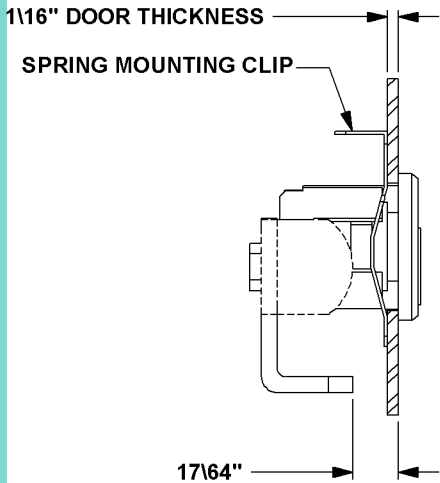

C8722 MAIL BOX LOCK

- 5 PIN TUMBLER
- REPLACES DURA STEEL LOCK

CYLINDER MOUNTING HOLE DIMENSIONS