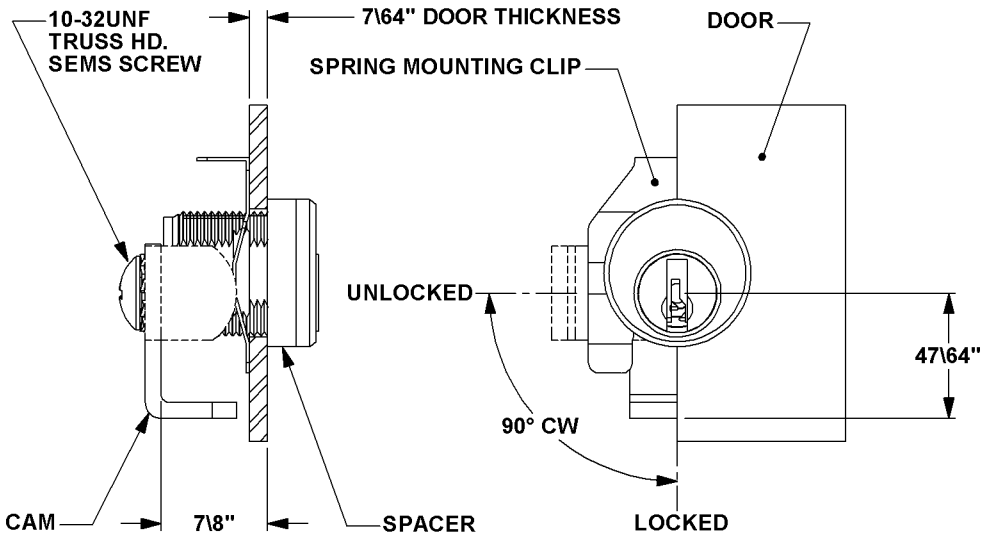

## C8720 MAIL BOX LOCK

- 5 PIN TUMBLER
- REPLACES DURA STEEL LOCK

### CYLINDER MOUNTING HOLE DIMENSIONS