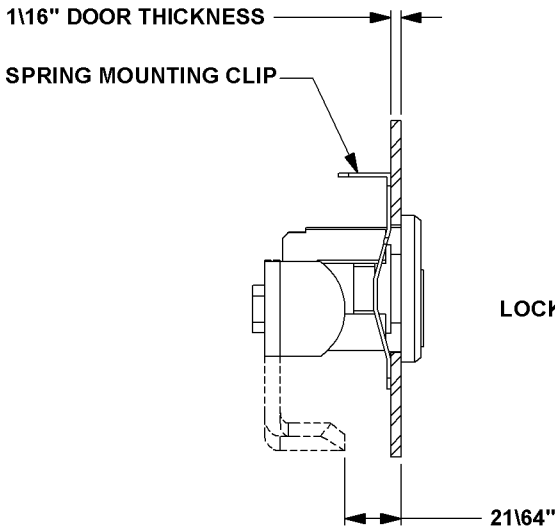

C8717 MAIL BOX LOCK

- 5 PIN TUMBLER
- REPLACES NUTONE LOCK

CYLINDER MOUNTING HOLE DIMENSIONS