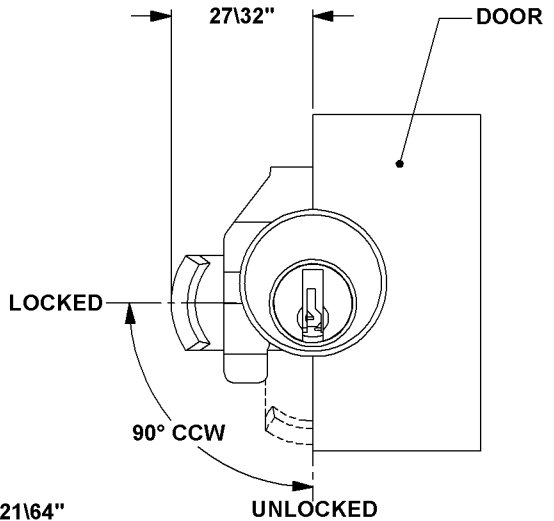

C8717 MAIL BOX LOCK

- 5 PIN TUMBLER
- REPLACES NUTONE LOCK

CYLINDER MOUNTING HOLE DIMENSIONS