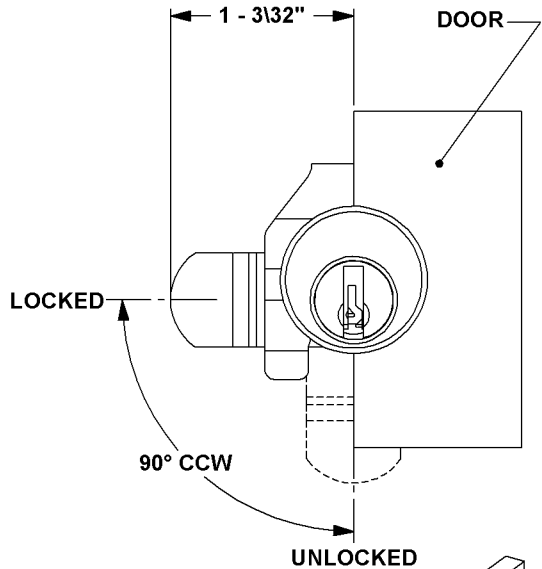

C8713 MAIL BOX LOCK

- 5 PIN TUMBLER
- REPLACES AUTH ELECTRIC LOCK

CYLINDER MOUNTING HOLE DIMENSIONS