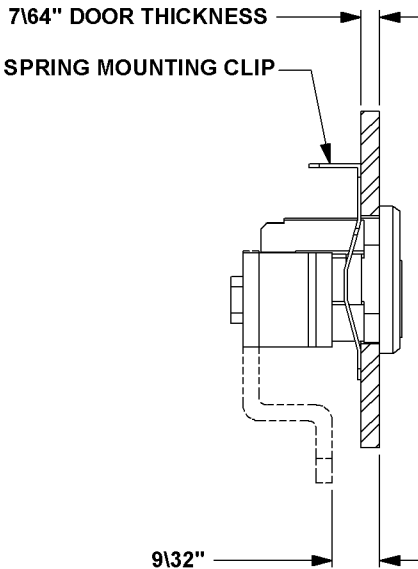

C8713 MAIL BOX LOCK

- 5 PIN TUMBLER
- REPLACES AUTH ELECTRIC LOCK

CYLINDER MOUNTING HOLE DIMENSIONS