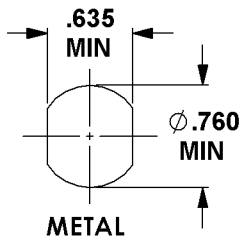

C8052 CAM LOCK

- 5 DISC TUMBLER
- 5/8" CYLINDER
- 11/32" CAM OFFSET

CYLINDER MOUNTING HOLES

NOTE: DO NOT USE SPUR WASHER WITH METAL DOOR OR DRAWER