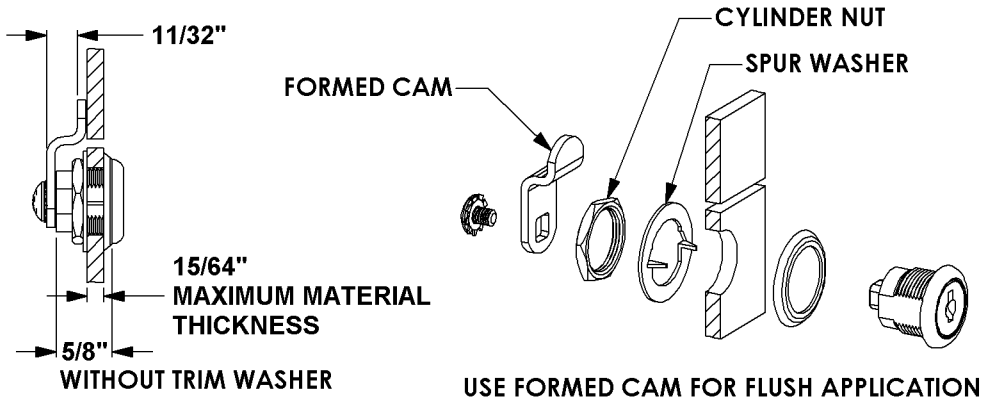

C8052 CAM LOCK

- 5 DISC TUMBLER
- 5/8" CYLINDER
- 11/32" CAM OFFSET

CYLINDER MOUNTING HOLES

NOTE: DO NOT USE SPUR WASHER WITH METAL DOOR OR DRAWER