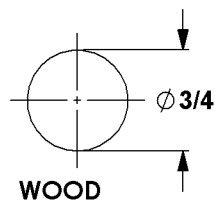

C8052 CAM LOCK

- 5 DISC TUMBLER
- 5/8" CYLINDER
- 11/32" CAM OFFSET

CYLINDER MOUNTING HOLES

NOTE: DO NOT USE SPUR WASHER WITH METAL DOOR OR DRAWER