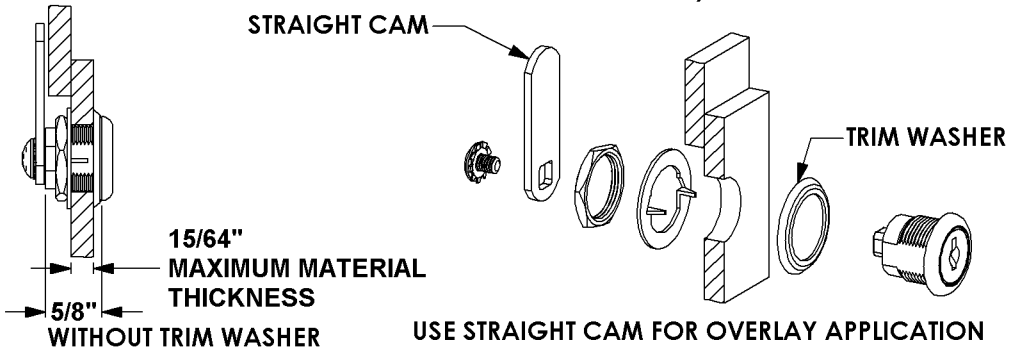

C8052 CAM LOCK

- 5 DISC TUMBLER
- 5/8" CYLINDER
- 11/32" CAM OFFSET

CYLINDER MOUNTING HOLES

NOTE: DO NOT USE SPUR WASHER WITH METAL DOOR OR DRAWER