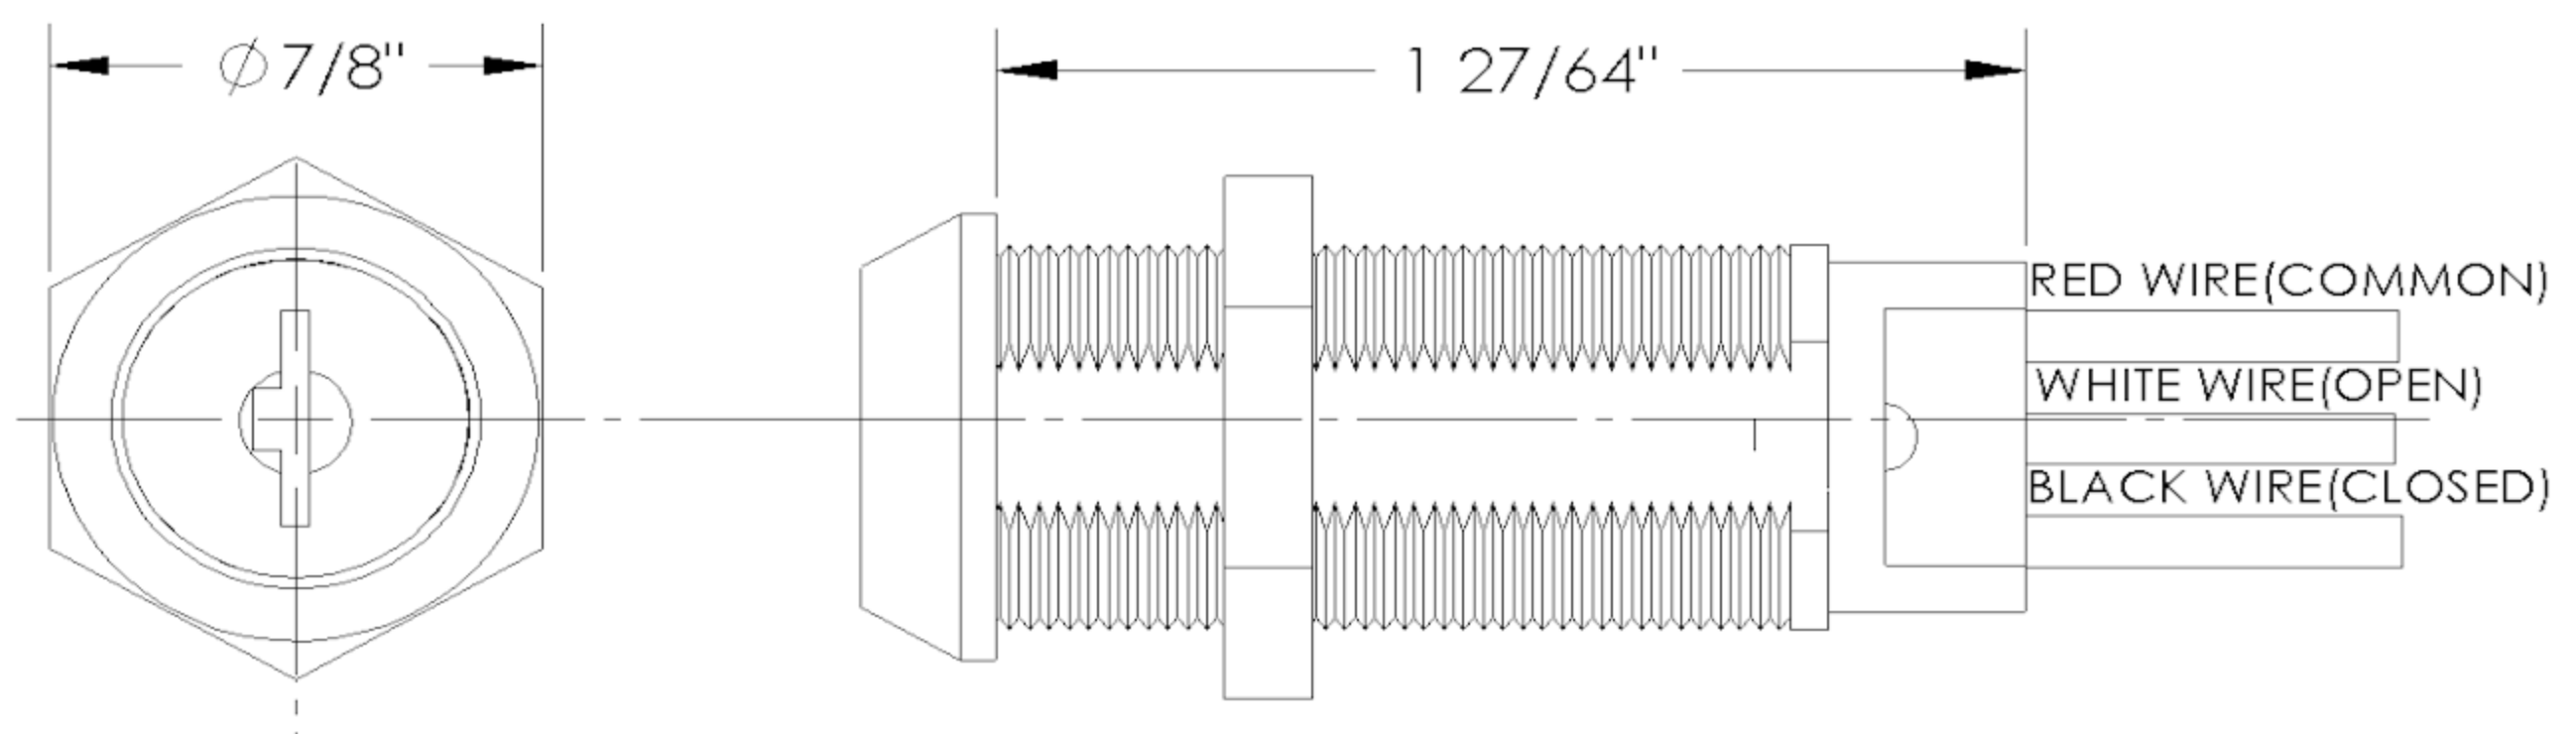

C3535 SWITCH LOCK

LOCK NO.	KEYPULL	ROTATION
C3535-BDC	1 POSITION	165°

RECOMMENDED MTG HOLE

- 7 AMPS RESISTIVE/4 AMPS INDUCTIVE@ 115 VAC OR 28 VDC.
- RELIABLE SNAP ACTION SWITCH PROVIDES MANY THOUSANDS OF ELECTRICAL CONTACTS WITHOUT FAILURE.
- TERMINALS DESIGNED TO ACCEPT "AMP" .058 PIN RECEPTACLES.
- STANDARD FINISH-BRIGHT CHROME.
- FURNISHED WITH 10 INCH, 20 GAGE STRANDED WIRE.
- TWO KEYS FURNISHED LOCK.