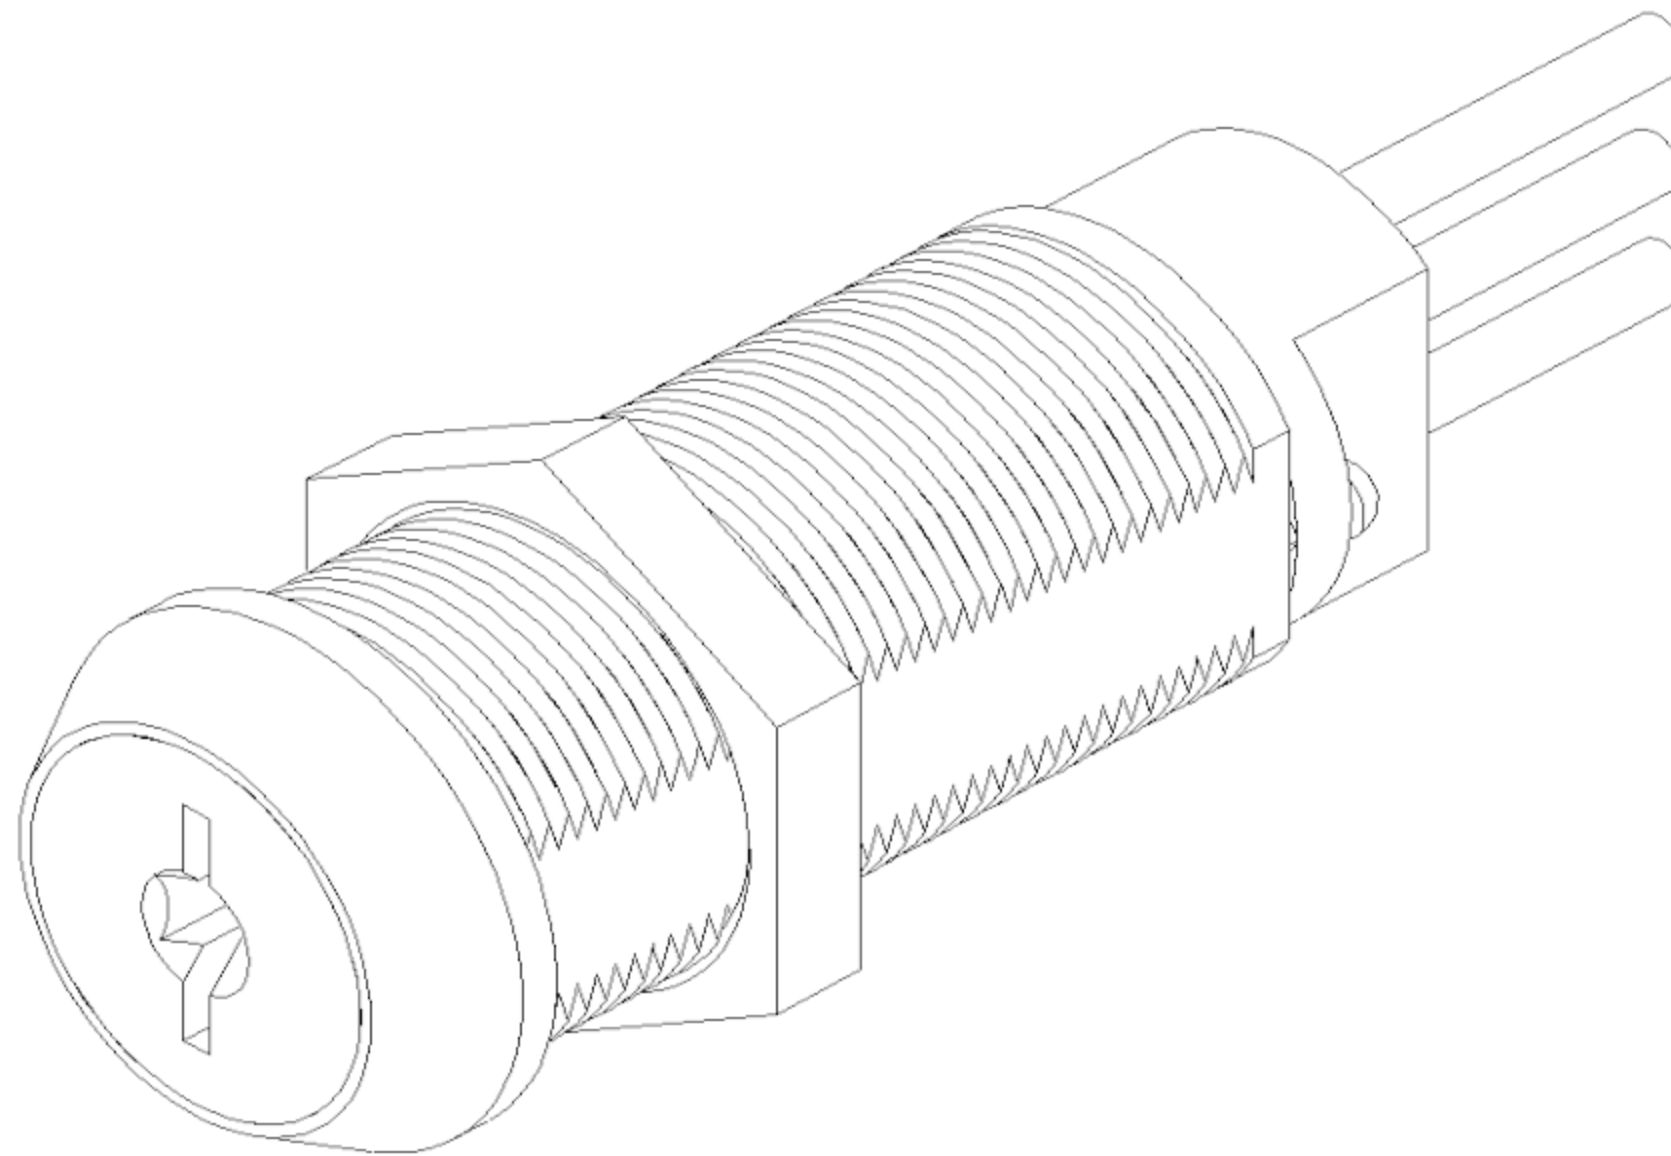

C3535 SWITCH LOCK

LOCK NO.	KEYPULL	ROTATION
C3535-BDC	1 POSITION	165°

RECOMMENDED MTG HOLE

- 7 AMPS RESISTIVE/4 AMPS INDUCTIVE@ 115 VAC OR 28 VDC.
- RELIABLE SNAP ACTION SWITCH PROVIDES MANY THOUSANDS OF ELECTRICAL CONTACTS WITHOUT FAILURE.
- TERMINALS DESIGNED TO ACCEPT "AMP" .058 PIN RECEPTACLES.
- STANDARD FINISH-BRIGHT CHROME.
- FURNISHED WITH 10 INCH, 20 GAGE STRANDED WIRE.
- TWO KEYS FURNISHED LOCK.