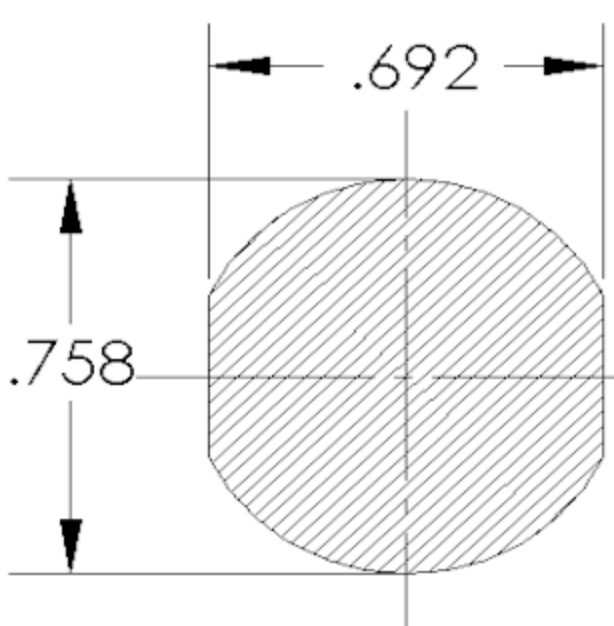

C3535 SWITCH LOCK

LOCK NO.	KEYPULL	ROTATION
C3535-BDC	1 POSITION	165°

RECOMMENDED MTG HOLE

- 7 AMPS RESISTIVE/4 AMPS INDUCTIVE@ 115 VAC OR 28 VDC.
- RELIABLE SNAP ACTION SWITCH PROVIDES MANY THOUSANDS OF ELECTRICAL CONTACTS WITHOUT FAILURE.
- TERMINALS DESIGNED TO ACCEPT "AMP" .058 PIN RECEPTACLES.
- STANDARD FINISH-BRIGHT CHROME.
- FURNISHED WITH 10 INCH, 20 GAGE STRANDED WIRE.
- TWO KEYS FURNISHED LOCK.