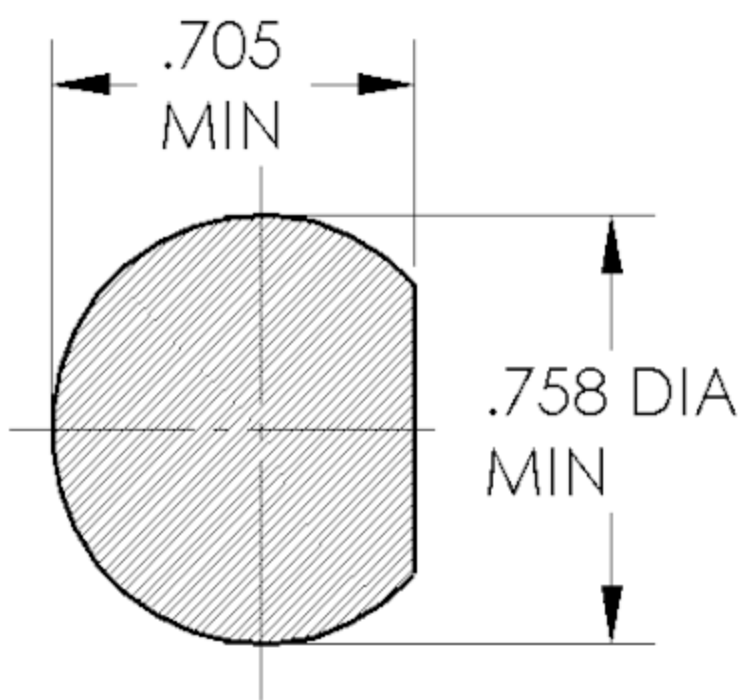

C2174-1DC-KD SINGLE POLE LOCK

RECOMMENDED MTG HOLE

- LOCK OPERATION SAME AS 4073
- CONTACT CONFIGURATION: SPST
- 7 AMP (RESISTIVE) @ 125 VOLTS A.C.
- 7 AMP @ 28 VOLTS DC
- ELECTRICAL LIFE: 6,000 CYCLES MAX. LOAD
- CONTACT RESISTANCE: 50 MILLI OHMS INITIAL MAX
- REQUEST STANDARD ESP-EL 1000 FOR COMPLETE DETAILS
- STANDARD FINISH-BRIGHT CHROME
- TWO KEYS FURNISHED PER LOCK

LOCK NO.	KEY PULL	CONTACT	DIM "A"
C2174-1DC	OFF ONLY	MAINTAINING	1 9/16"
C2174-2DC	OFF & ON	MAINTAINING	1 9/16"
C2174-70DC	OFF ONLY	MOMENTORY	1 13/16"