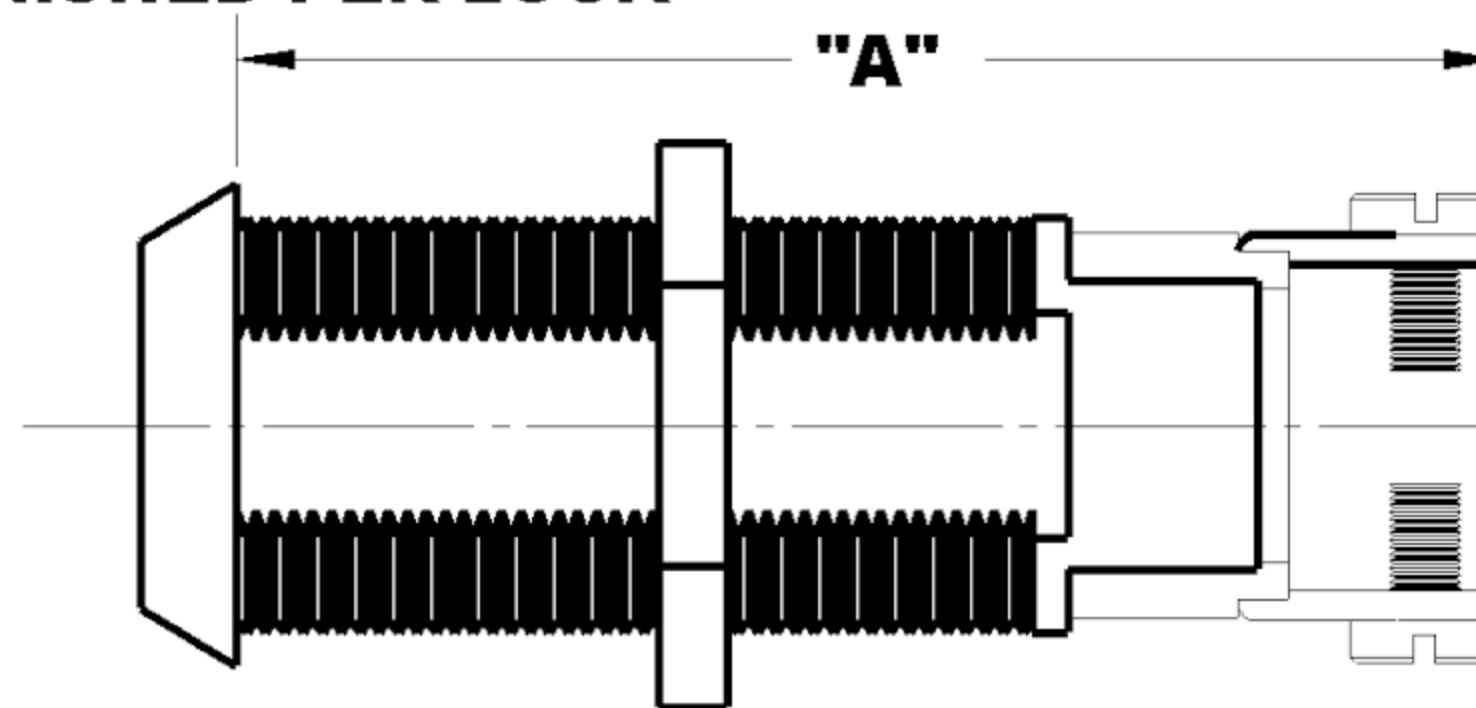

C2174-1DC-KD SINGLE POLE LOCK

RECOMMENDED MTG HOLE

- LOCK OPERATION SAME AS 4073
- CONTACT CONFIGURATION: SPST
- 7 AMP (RESISTIVE) @ 125 VOLTS A.C.
- 7 AMP @ 28 VOLTS DC
- ELECTRICAL LIFE: 6,000 CYCLES MAX. LOAD
- CONTACT RESISTANCE: 50 MILLI OHMS INITIAL MAX
- REQUEST STANDARD ESP-EL 1000 FOR COMPLETE DETAILS
- STANDARD FINISH-BRIGHT CHROME
- TWO KEYS FURNISHED PER LOCK

LOCK NO.	KEY PULL	CONTACT	DIM "A"
C2174-1DC	OFF ONLY	MAINTAINING	1 9/16"
C2174-2DC	OFF & ON	MAINTAINING	1 9/16"
C2174-70DC	OFF ONLY	MOMENTORY	1 13/16"